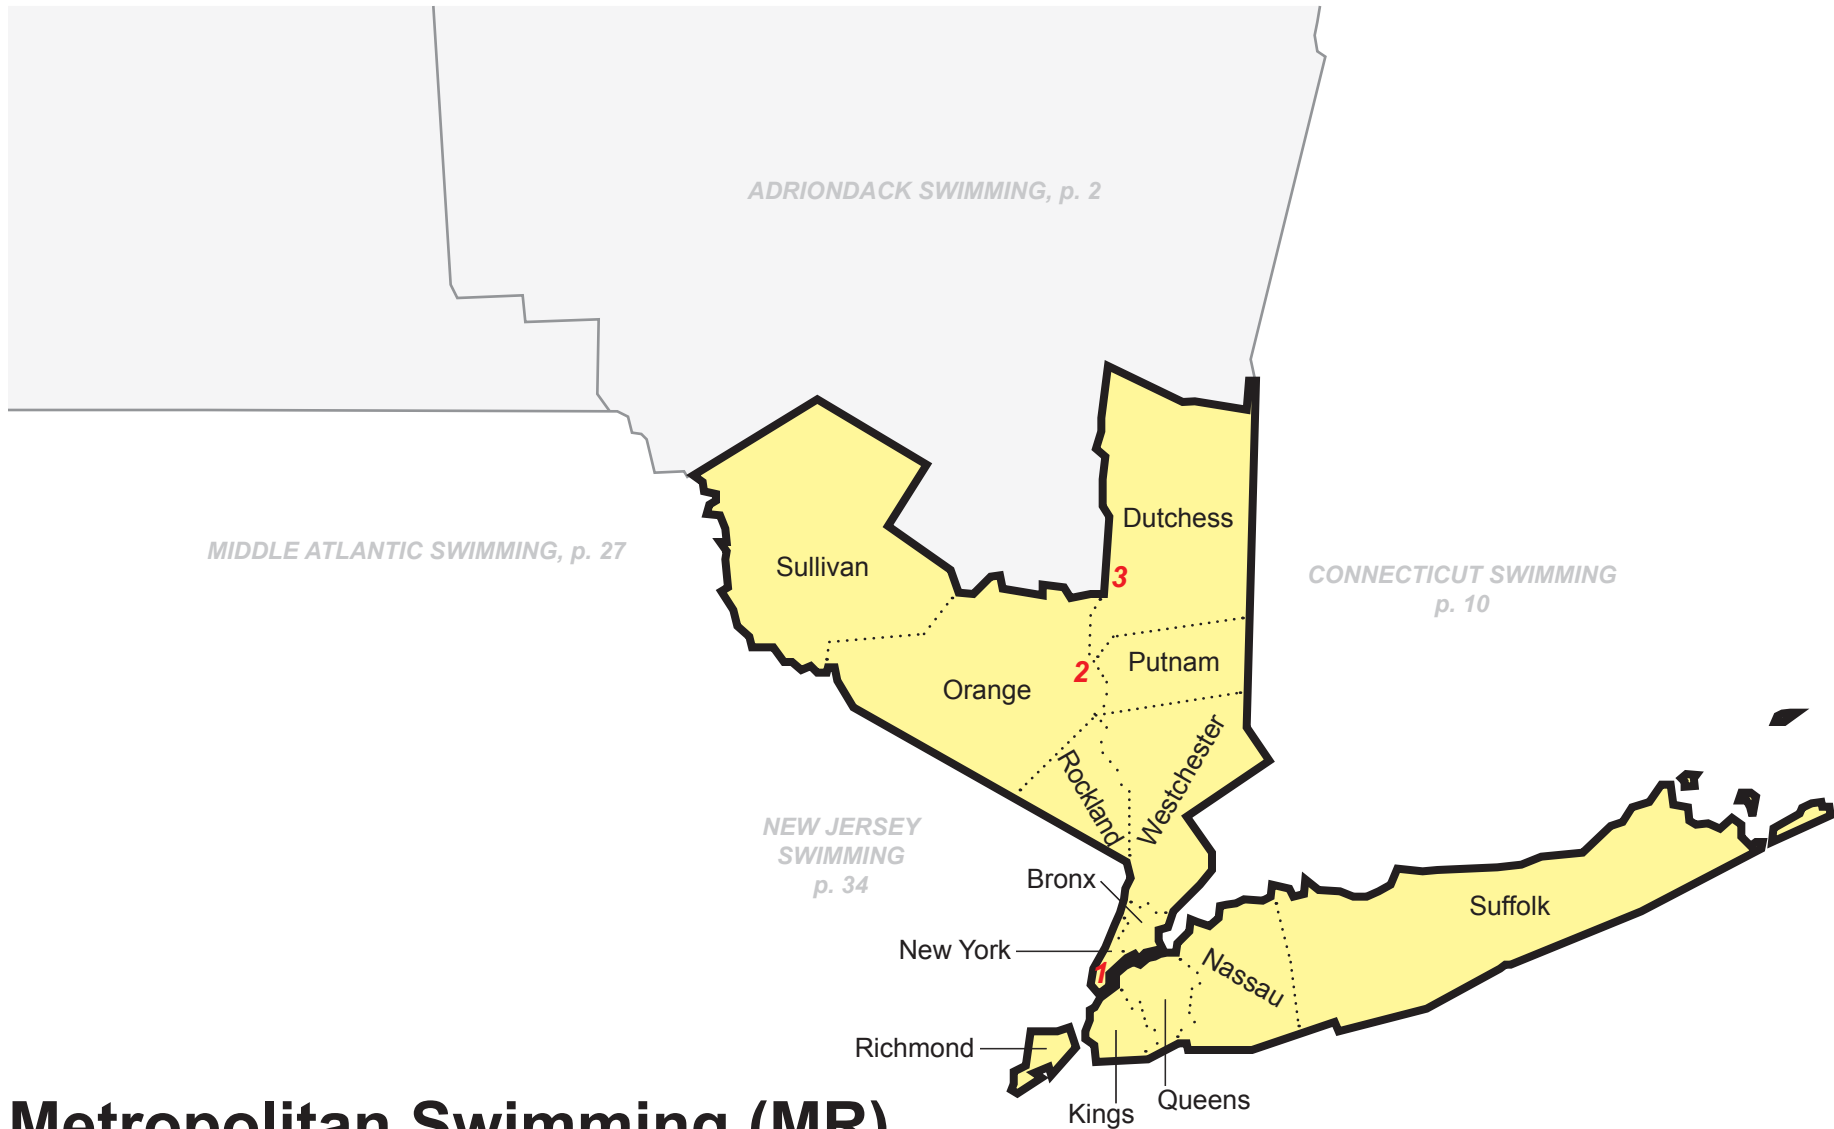

Metropolitan Swimming (MR)

Eastern Zone

That portion of New York State south of and including the counties of Sullivan, Orange and Dutchess.

Cities (all in New York)

- 1 – New York City
- 2 – Newburgh
- 3 – Poughkeepsie