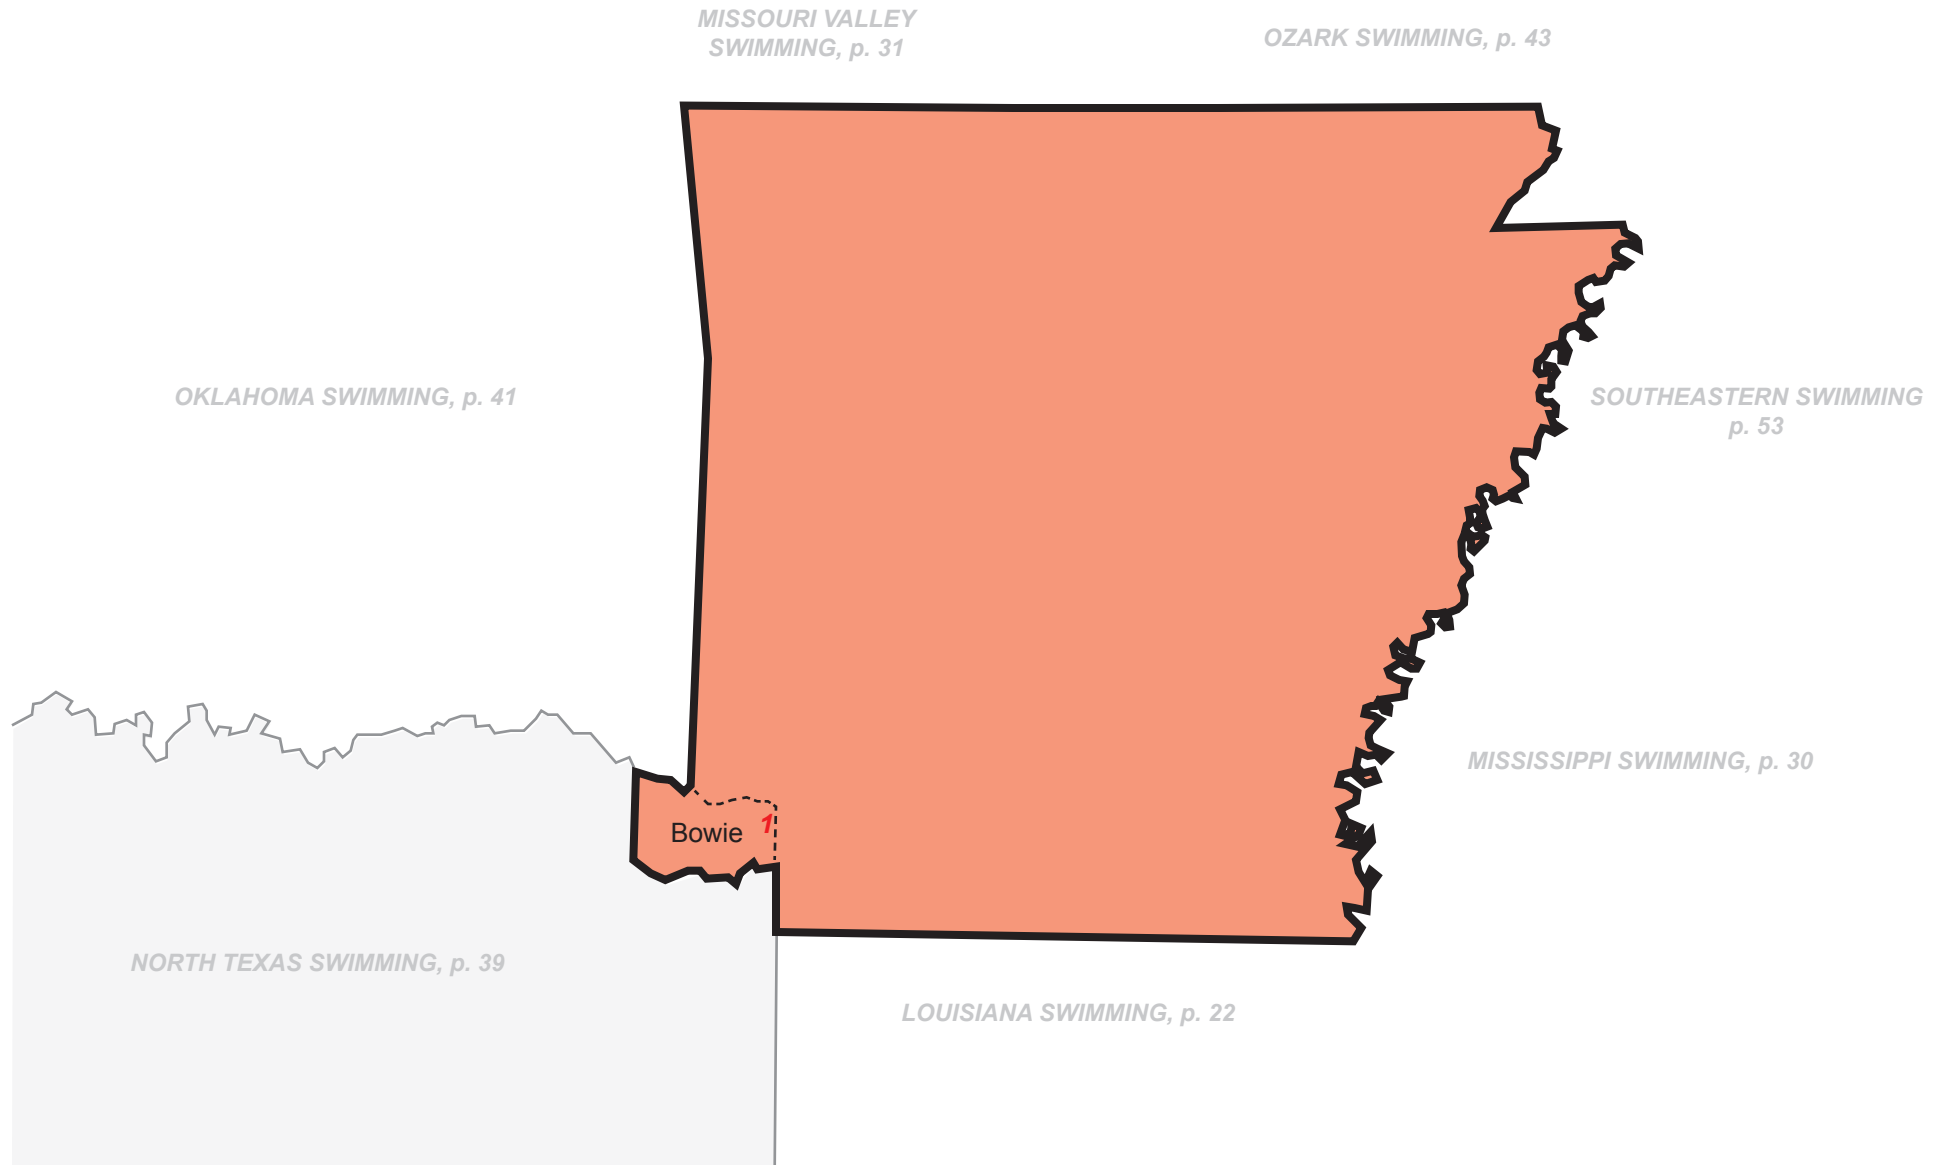

Arkansas Swimming (AR)

Central Zone

State of Arkansas and Bowie County, Texas.

City

1 – Texarkana (in Arkansas and Texas)