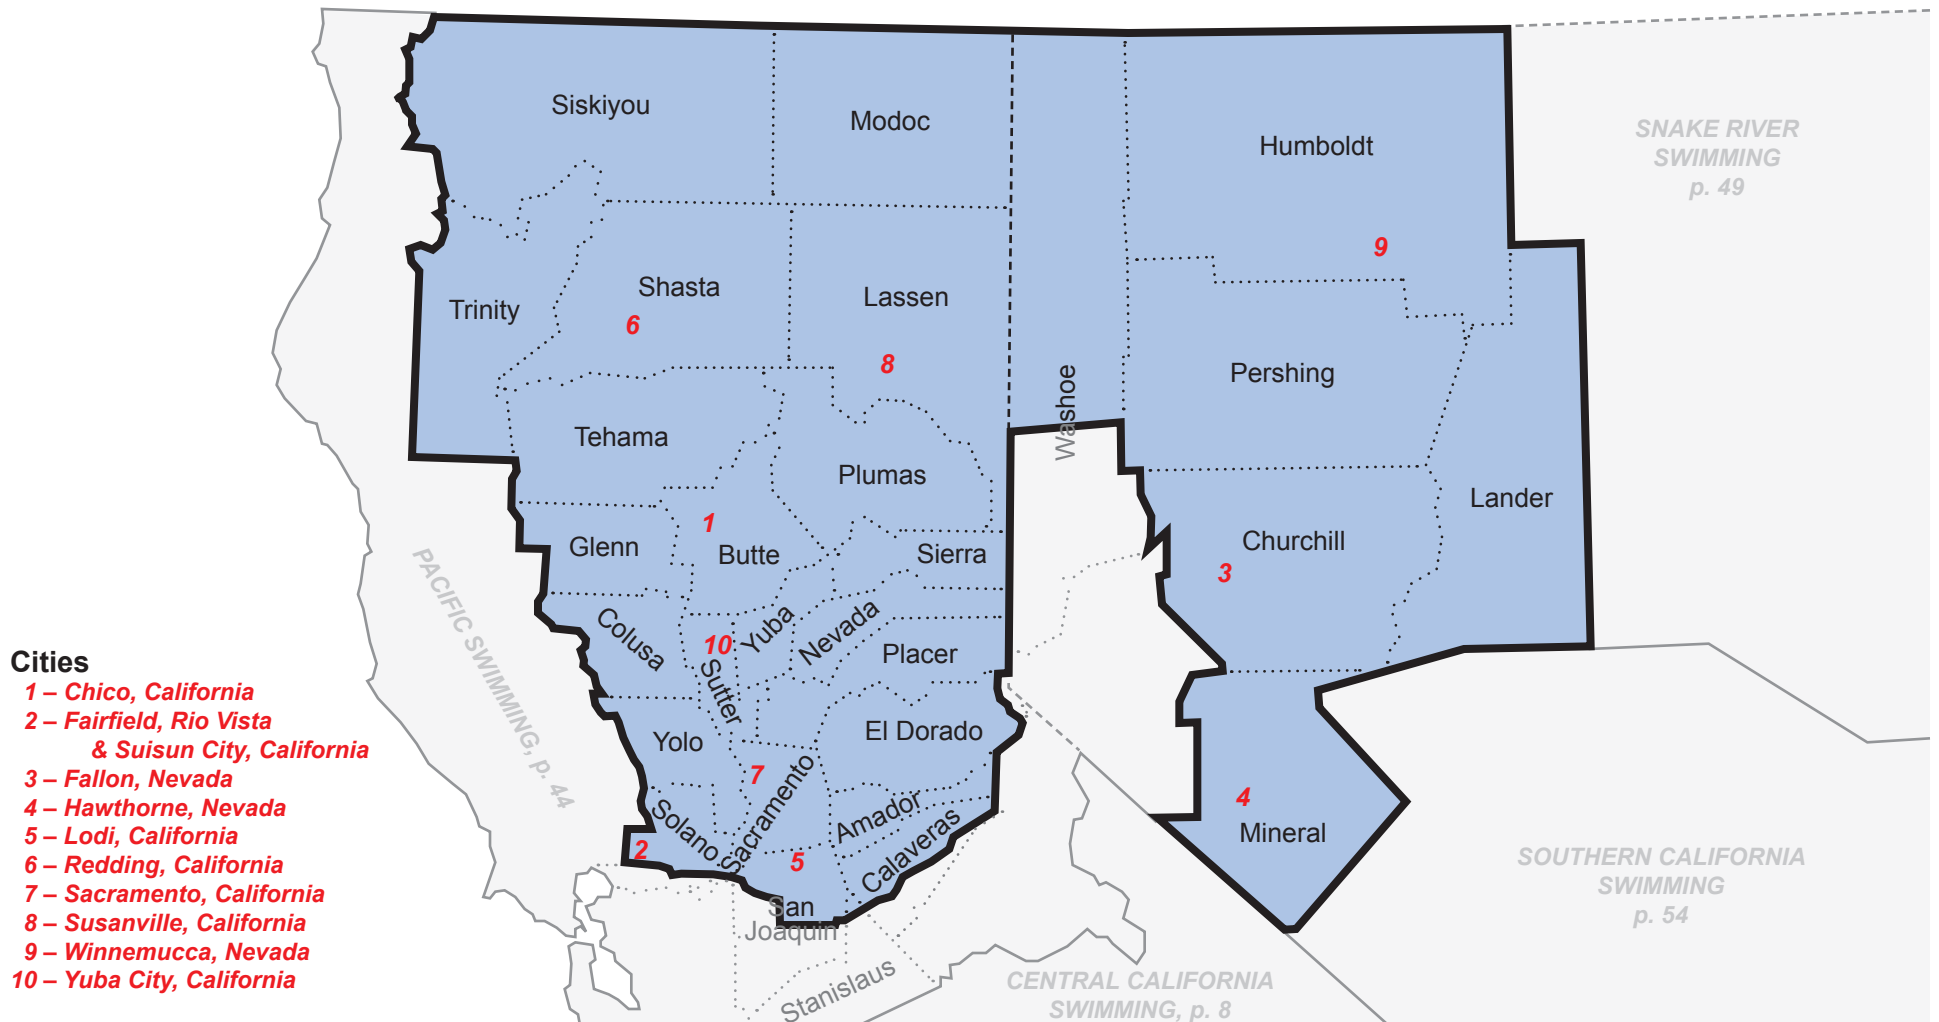

OREGON SWIMMING, p. 42

Cities

- 1 – Boise, Idaho
- 2 – Elko, Nevada
- 3 – Ely, Nevada
- 4 – Idaho Falls, Idaho
- 5 – Pocatello, Idaho

Snake River Swimming (SR)

Western Zone

Malheur County, Oregon; the counties of Elko, White Pine and Eureka in the State of Nevada; and that portion of the State of Idaho south of Idaho County.