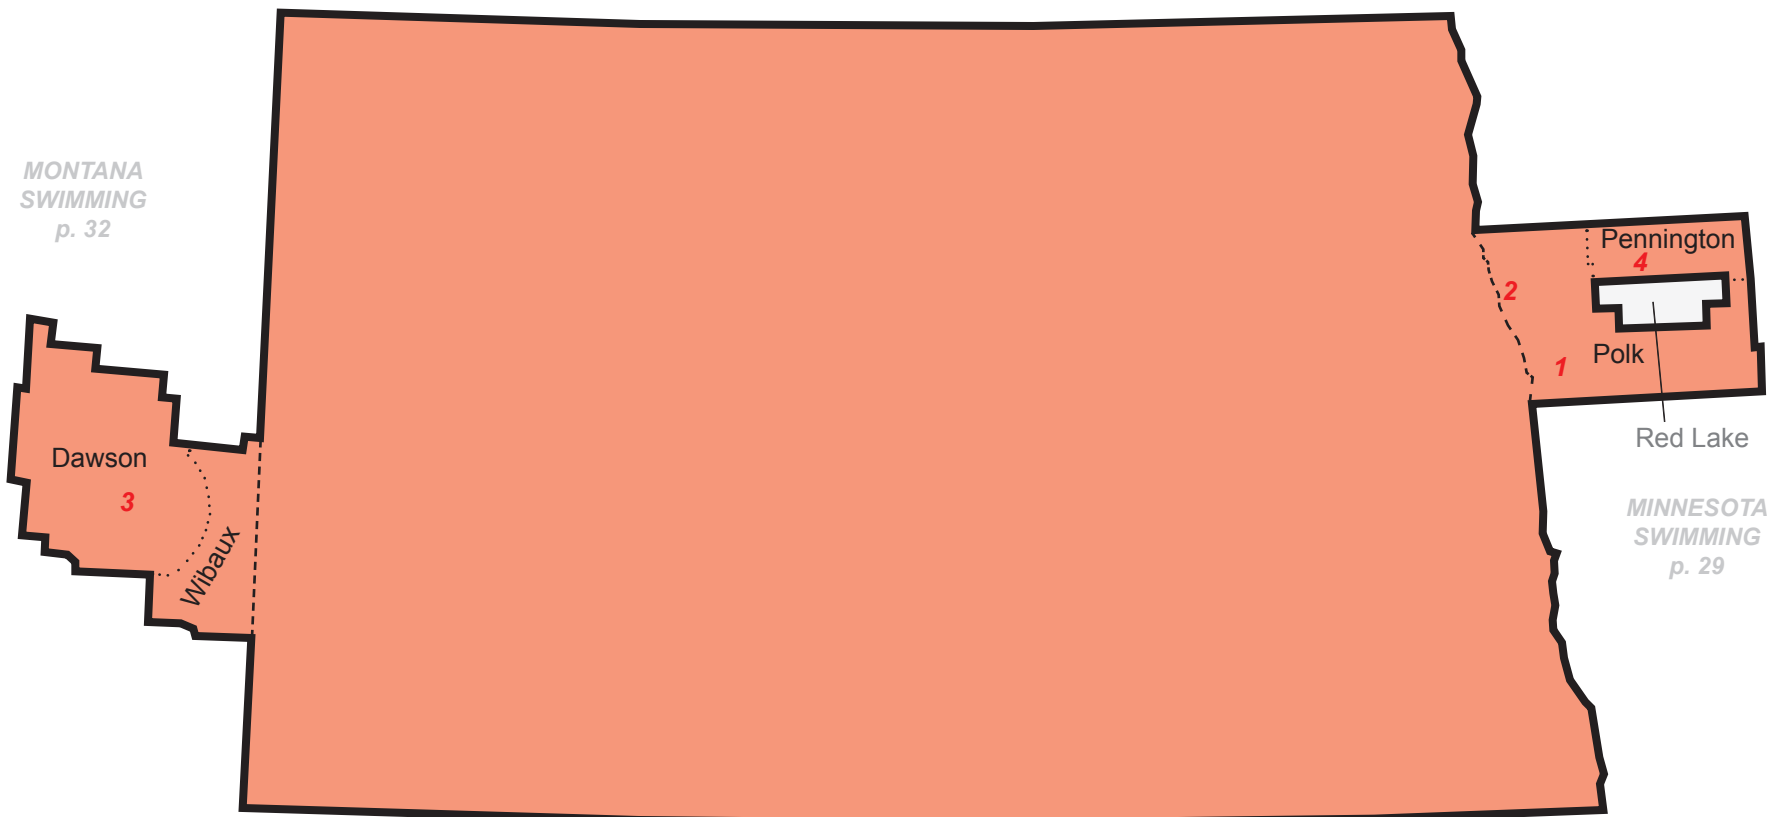

North Dakota Swimming (ND)

Central Zone

State of North Dakota, Dawson and Wibaux counties in the State of Montana, and Polk and Pennington counties in the State of Minnesota.

Cities

- 1 – Crookston, Minnesota
- 2 – East Grand Forks, Minnesota
- 3 – Glendive, Montana
- 4 – Thief River Falls, Minnesota

Swimming / Natation Canada

SOUTH DAKOTA SWIMMING, p. 51