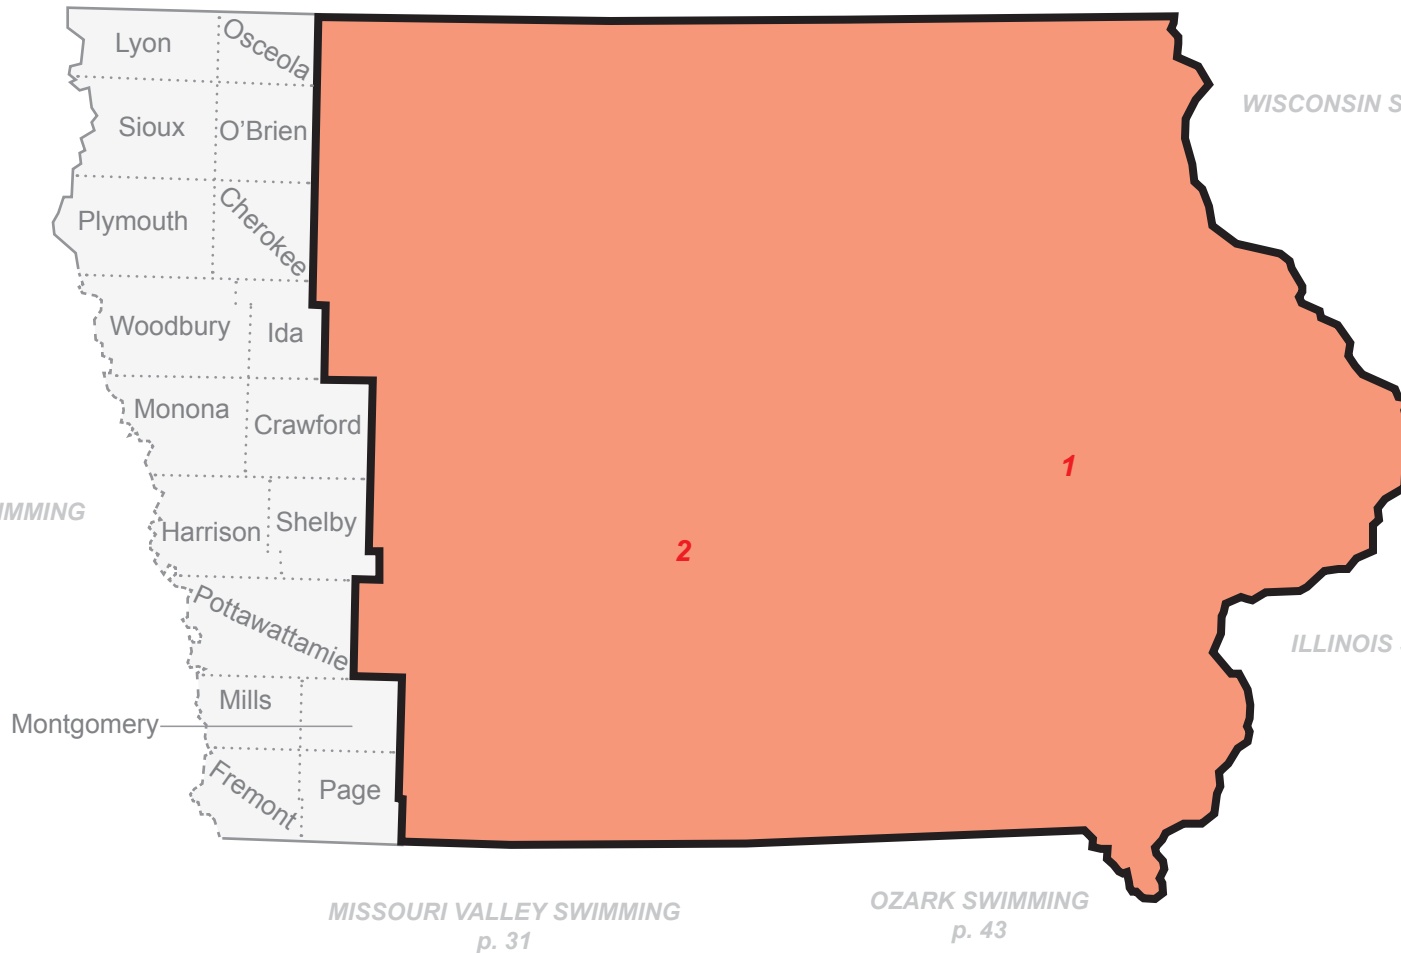

Iowa Swimming (IA)

Central Zone

That part of the State of Iowa east of the counties of Osceola, O'Brien, Cherokee, Ida, Crawford, Shelby, Pottawattamie, Montgomery and Page.

Cities (all in Iowa)

1 – Cedar Rapids

2 – Des Moines

MINNESOTA SWIMMING, p. 29

SOUTH DAKOTA
SWIMMING
p. 51

WISCONSIN SWIMMING, p. 59

MIDWESTERN SWIMMING
p. 28

ILLINOIS SWIMMING, p. 16