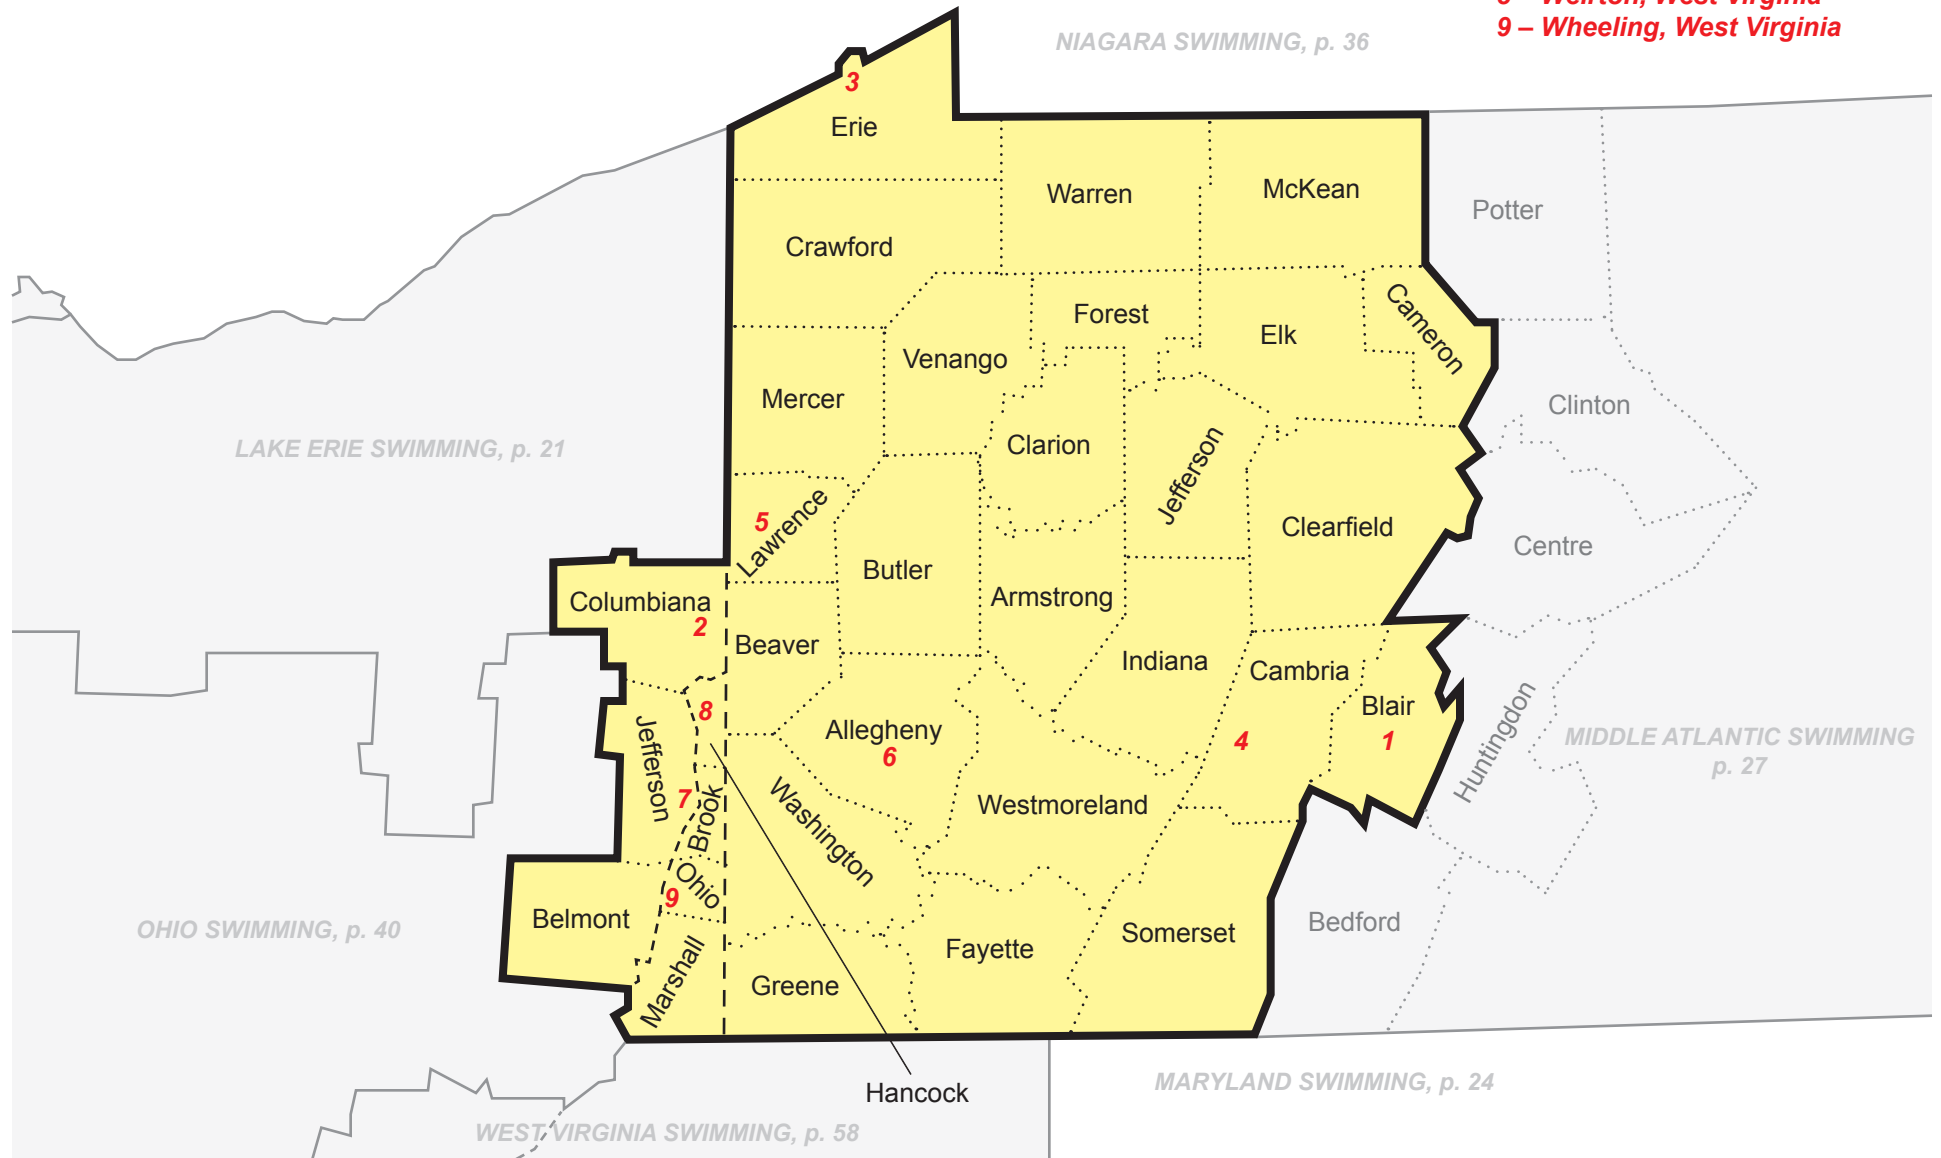

HAWAIIAN 15

ALASKA 3

BORDER 7

NORTH TEXAS 39

MISSISSIPPI 30

GEORGIA 13

FLORIDA 11

FLORIDA GOLD COAST 12

SOUTH TEXAS 52

GULF 14

LOUISIANA 22

Adirondack Swimming (AD)

Eastern Zone

That portion of New York State east of the counties of Oswego, Onondaga, Cortland and Broome; and north of the counties of Sullivan, Orange and Dutchess.

Cities (all New York)

- 1 – Albany
- 2 – Lake Placid
- 3 – Schenectady
- 4 – Utica
- 5 – Watertown

Alaska Swimming (AK)

Western Zone
State of Alaska

Swimming / Natation Canada

Allegheny Mountain Swimming (AM)

Cities

- 1 – Altoona, Pennsylvania
- 2 – East Palestine, Ohio
- 3 – Erie, Pennsylvania
- 4 – Johnstown, Pennsylvania
- 5 – New Castle, Pennsylvania
- 6 – Pittsburg, Pennsylvania
- 7 – Steubenville, Ohio
- 8 – Weirton, West Virginia
- 9 – Wheeling, West Virginia