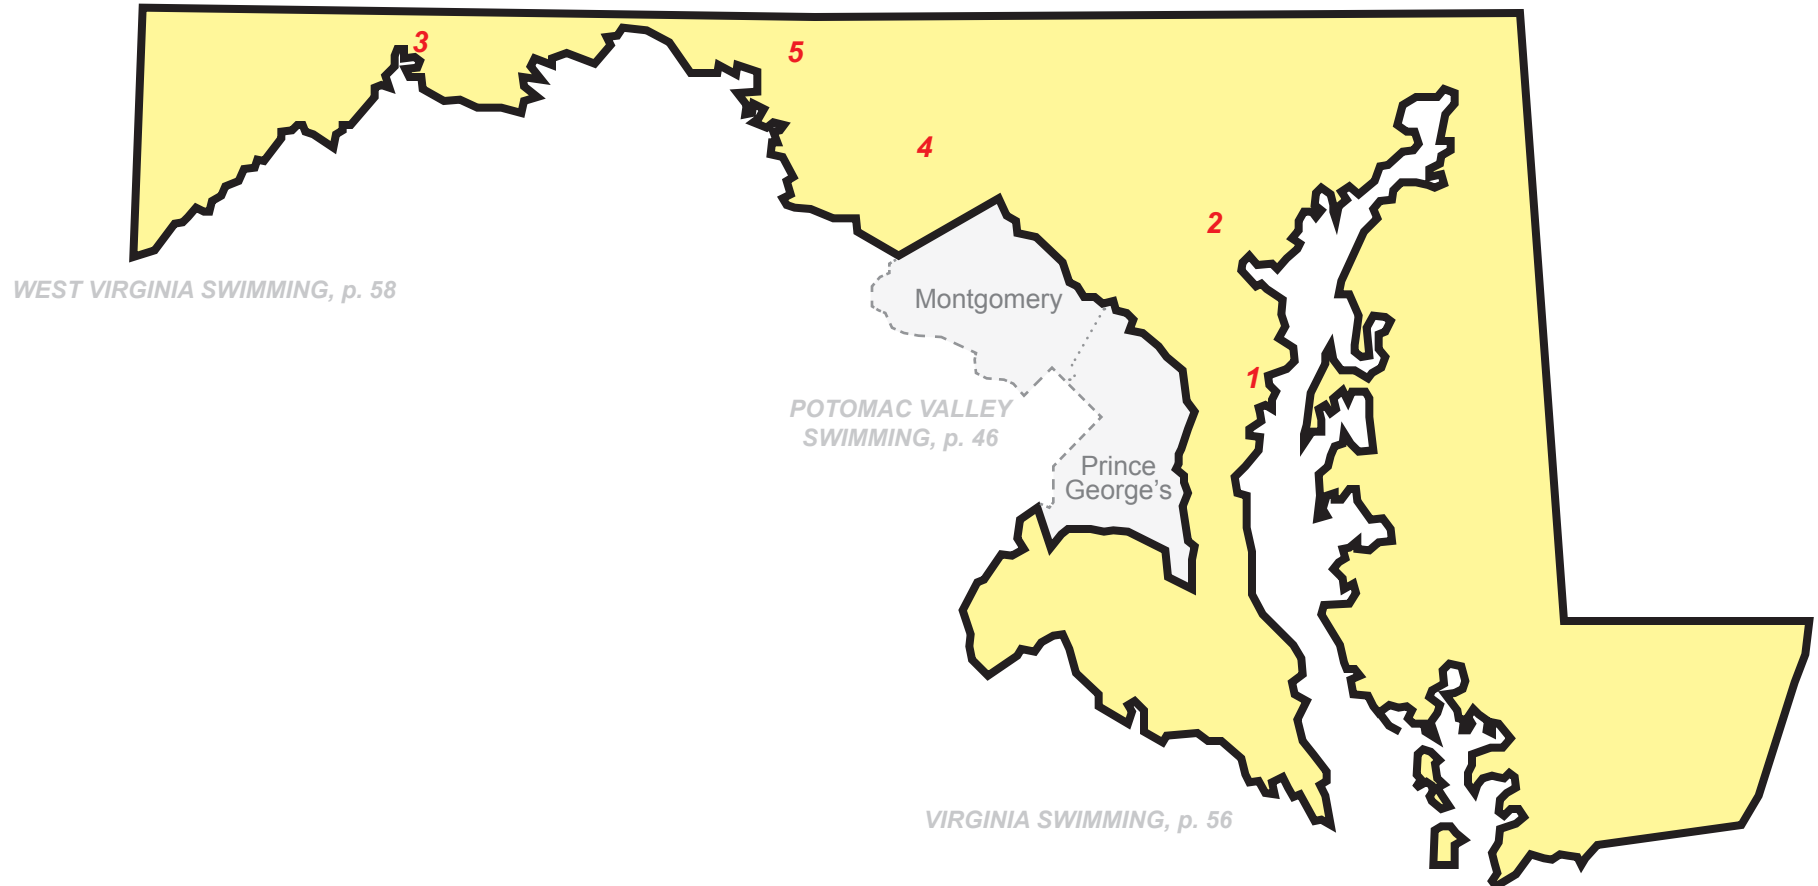

Maryland Swimming (MD)

Eastern Zone

State of Maryland, except Montgomery and Prince George's counties.

Cities (all in Maryland)

- 1 – Annapolis
- 2 – Baltimore
- 3 – Cumberland
- 4 – Frederick
- 5 – Hagerstown

ALLEGHENY MOUNTAIN
SWIMMING, p. 4

MIDDLE ATLANTIC SWIMMING, p. 27