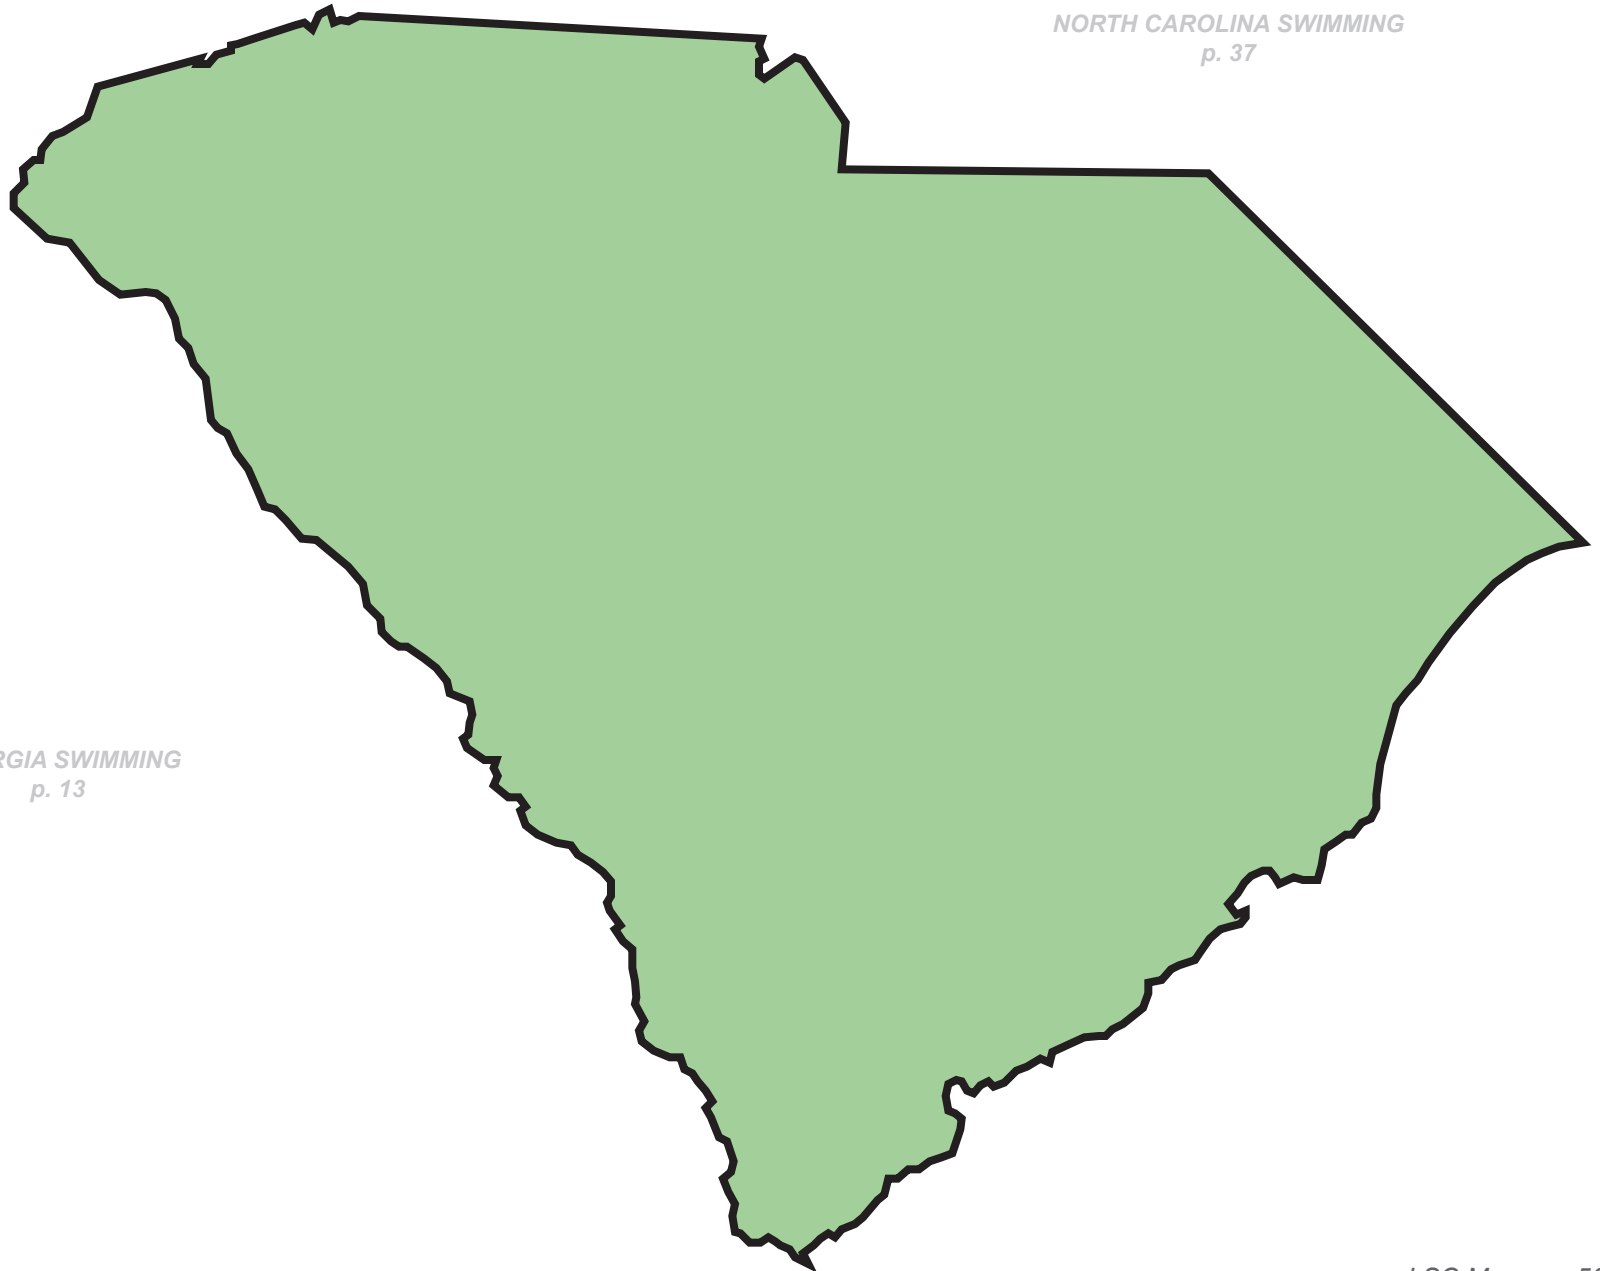

South Carolina Swimming (SC)

Southern Zone

State of South Carolina.

NORTH CAROLINA SWIMMING

p. 37

GEORGIA SWIMMING

p. 13