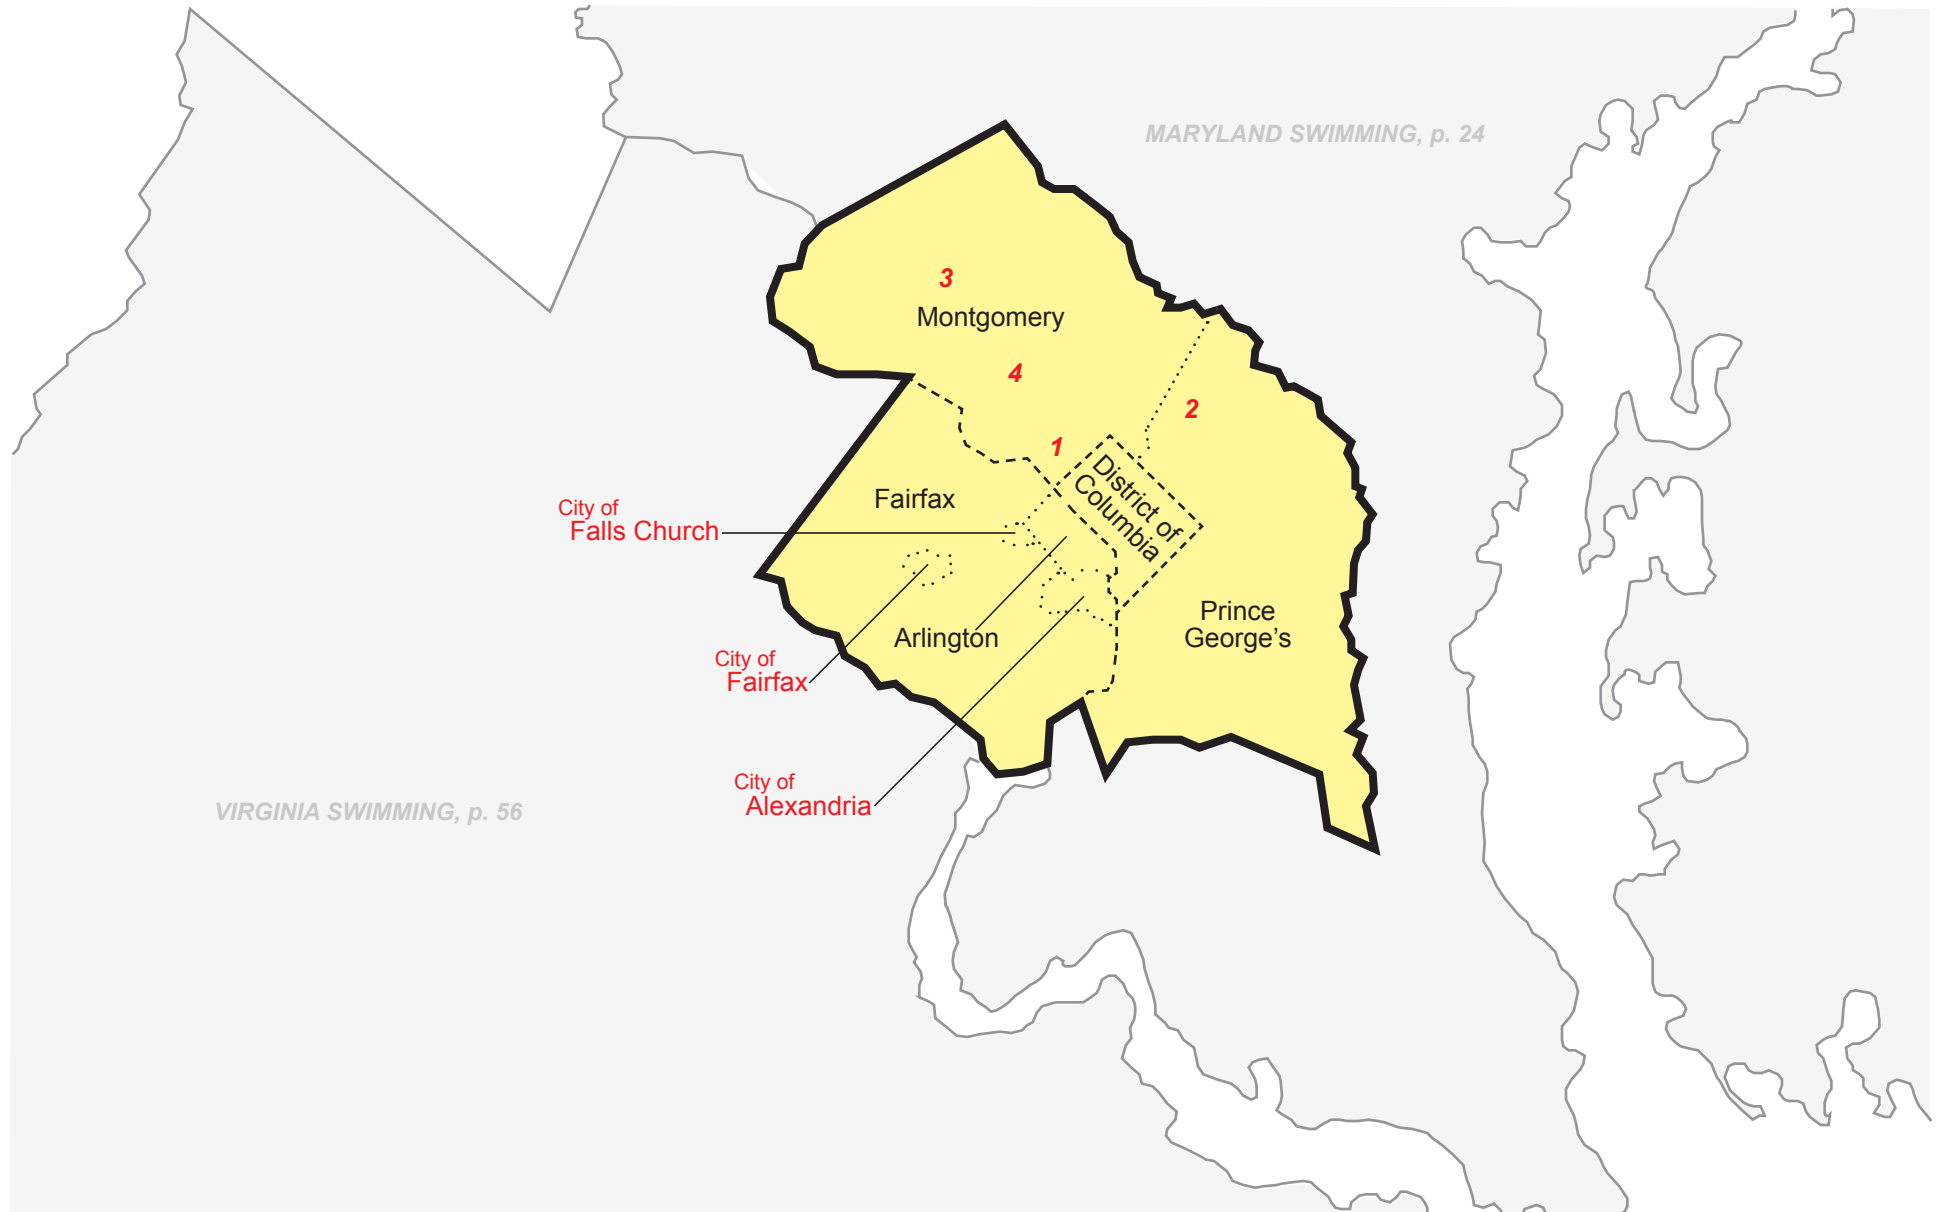

Potomac Valley Swimming (PV)

Eastern Zone

Montgomery and Prince George's counties in the State of Maryland; the District of Columbia; and Arlington and Fairfax counties and the cities of Alexandria, Fairfax and Falls Church in the Commonwealth of Virginia.

Cities

- 1 – Bethesda, Maryland
- 2 – College Park, Maryland
- 3 – Germantown, Maryland
- 4 – Rockville, Maryland