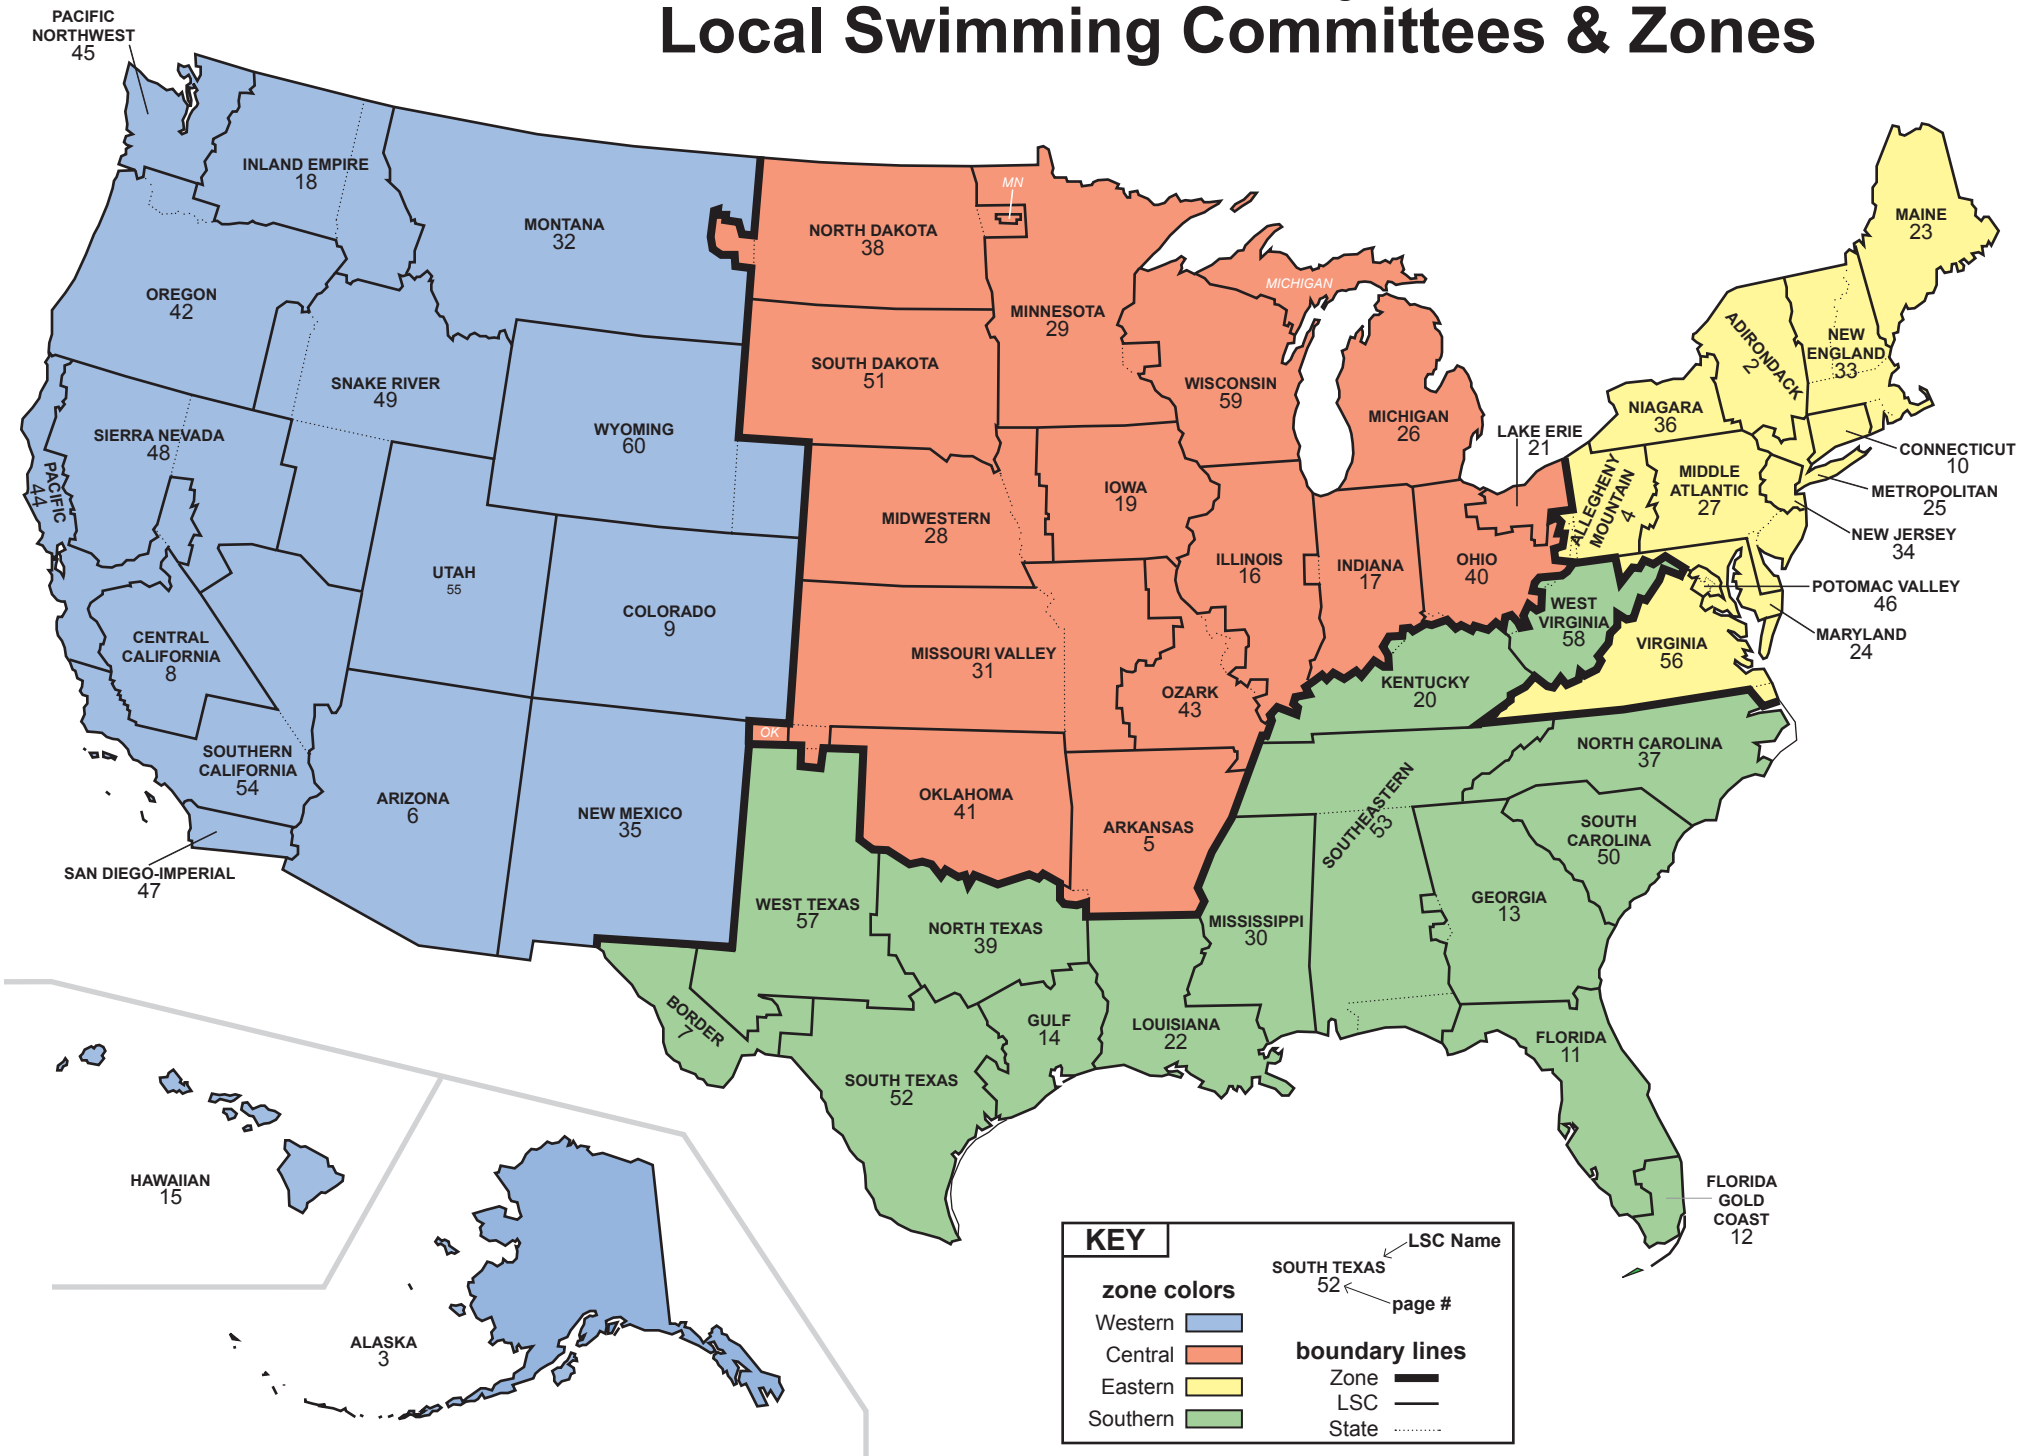

USA Swimming Local Swimming Committees & Zones

PACIFIC NORTHWEST 45

INLAND EMPIRE 18

MONTANA 32

NORTH DAKOTA 38

MINNESOTA 29

MAINE 23

OREGON 42

SNAKE RIVER 49

SOUTH DAKOTA 51

WISCONSIN 59

ADIRONDACK 2

NEW ENGLAND 33

SIERRA NEVADA 48

WYOMING 60

MICHIGAN 26

NIAGARA 36

CONNECTICUT 10

PACIFIC PAA 44

UTAH 55

COLORADO 9

IOWA 19

LAKE ERIE 21

ALLEGHENY MOUNTAIN 4