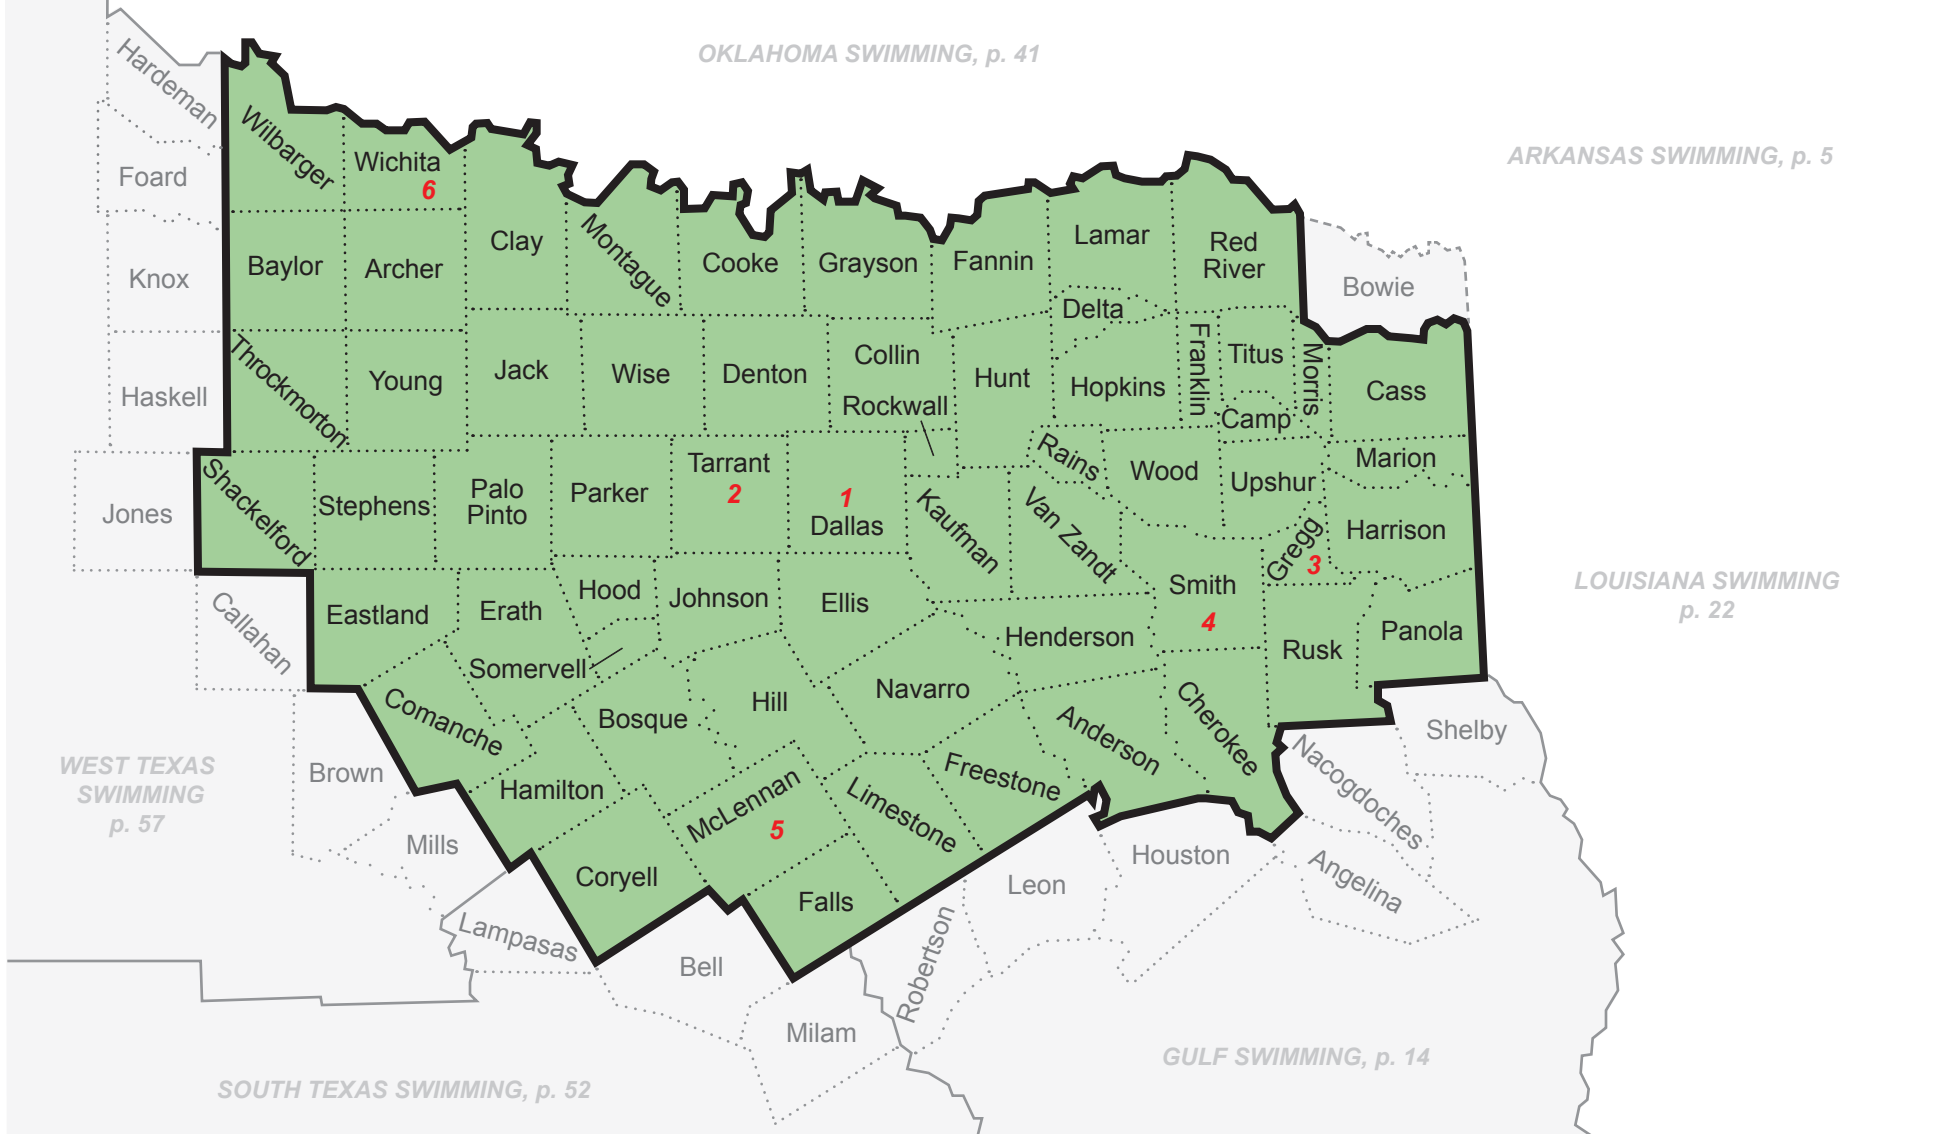

North Texas Swimming (NT)

Southern Zone

That portion of the State of Texas west of the counties of Hardeman, Foard, Knox, Haskell, Jones, Callahan, Brown, Mills and Lampasas; and north of the counties of Bell, Milam, Robertson, Leon, Houston, Angelina, Nacogdoches and Shelby; and excluding Bowie County.

Cities (all in Texas)

- 1 – Dallas
- 2 – Fort Worth
- 3 – Longview
- 4 – Tyler
- 5 – Waco
- 6 – Wichita Falls