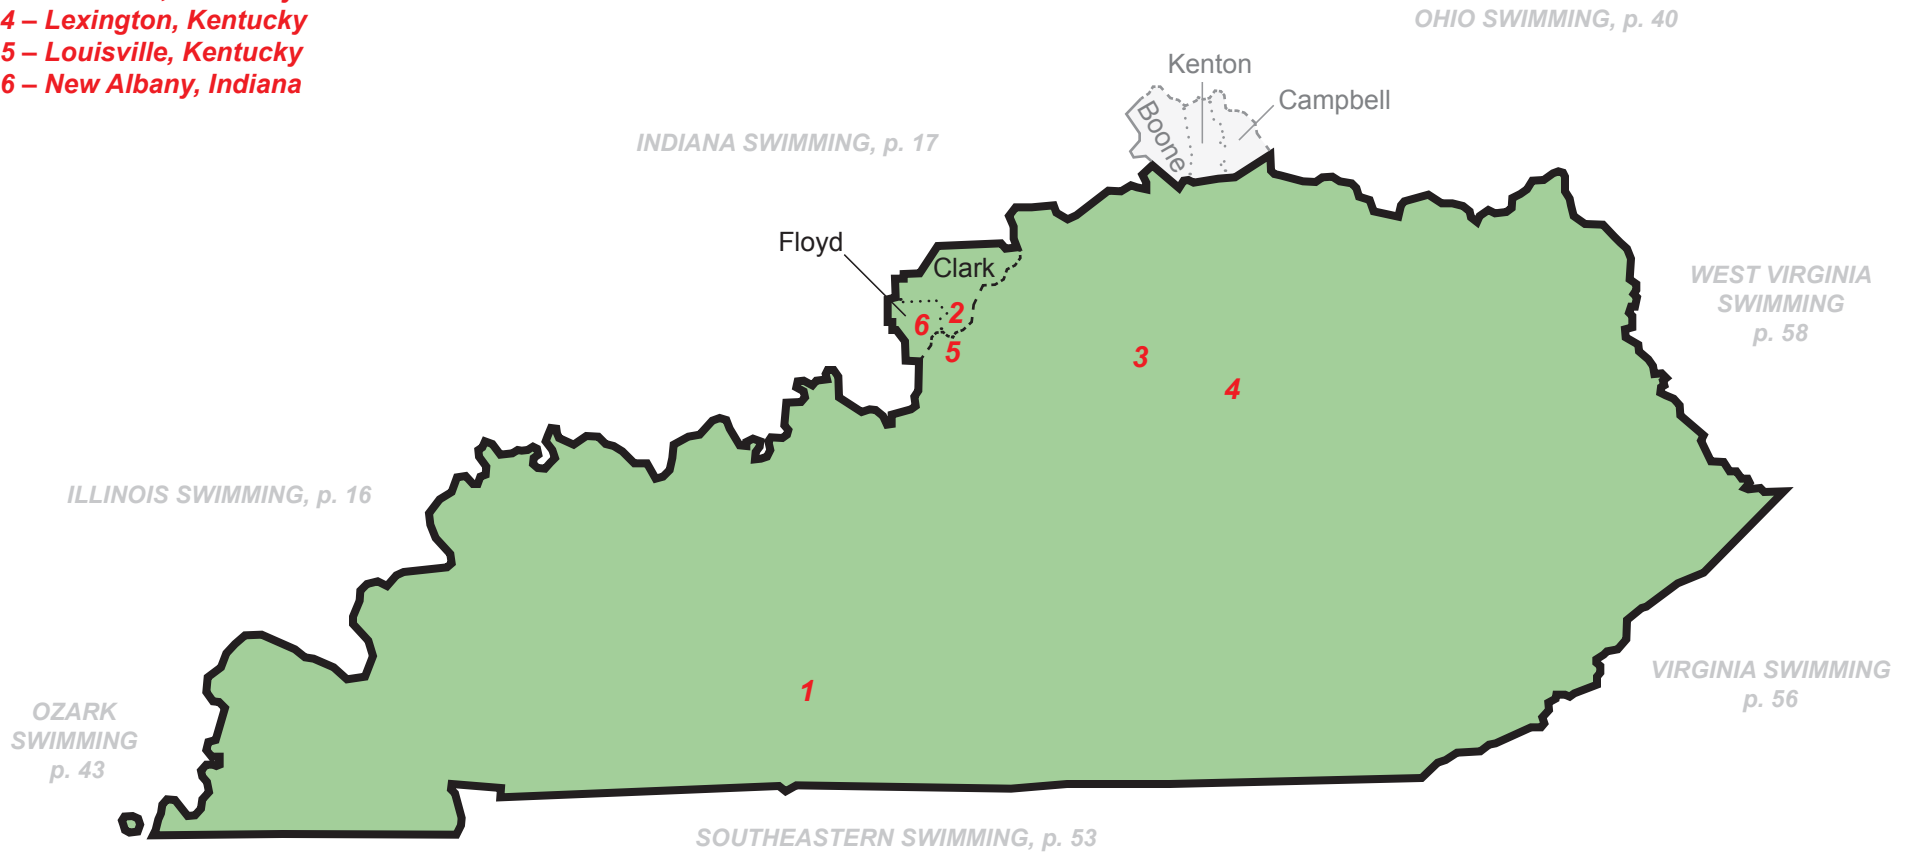

Cities

- 1 – Coeur d’Alene, Idaho
- 2 – Goldendale, Washington
- 3 – Lewiston, Idaho
- 4 – Spokane, Washington
- 5 – Walla Walla, Washington
- 6 – Wenatchee, Washington
- 7 – Yakima, Washington

Iowa Swimming (IA)

Central Zone

That part of the State of Iowa east of the counties of Osceola, O'Brien, Cherokee, Ida, Crawford, Shelby, Pottawattamie, Montgomery and Page.

Cities (all in Iowa)

1 – Cedar Rapids

2 – Des Moines

Cities

- 1 – Bowling Green, Kentucky
- 2 – Clarksville, Indiana
- 3 – Frankfort, Kentucky
- 4 – Lexington, Kentucky
- 5 – Louisville, Kentucky
- 6 – New Albany, Indiana

Lake Erie Swimming (LE)

Central Zone

In the State of Ohio, the counties of Seneca, Crawford, Erie, Huron, Richland, Lorain, Ashland, Cuyahoga, Medina, Wayne, Summit, Lake, Geauga, Portage, Stark, Tuscarawas, Ashtabula, Trumbull and Mahoning.