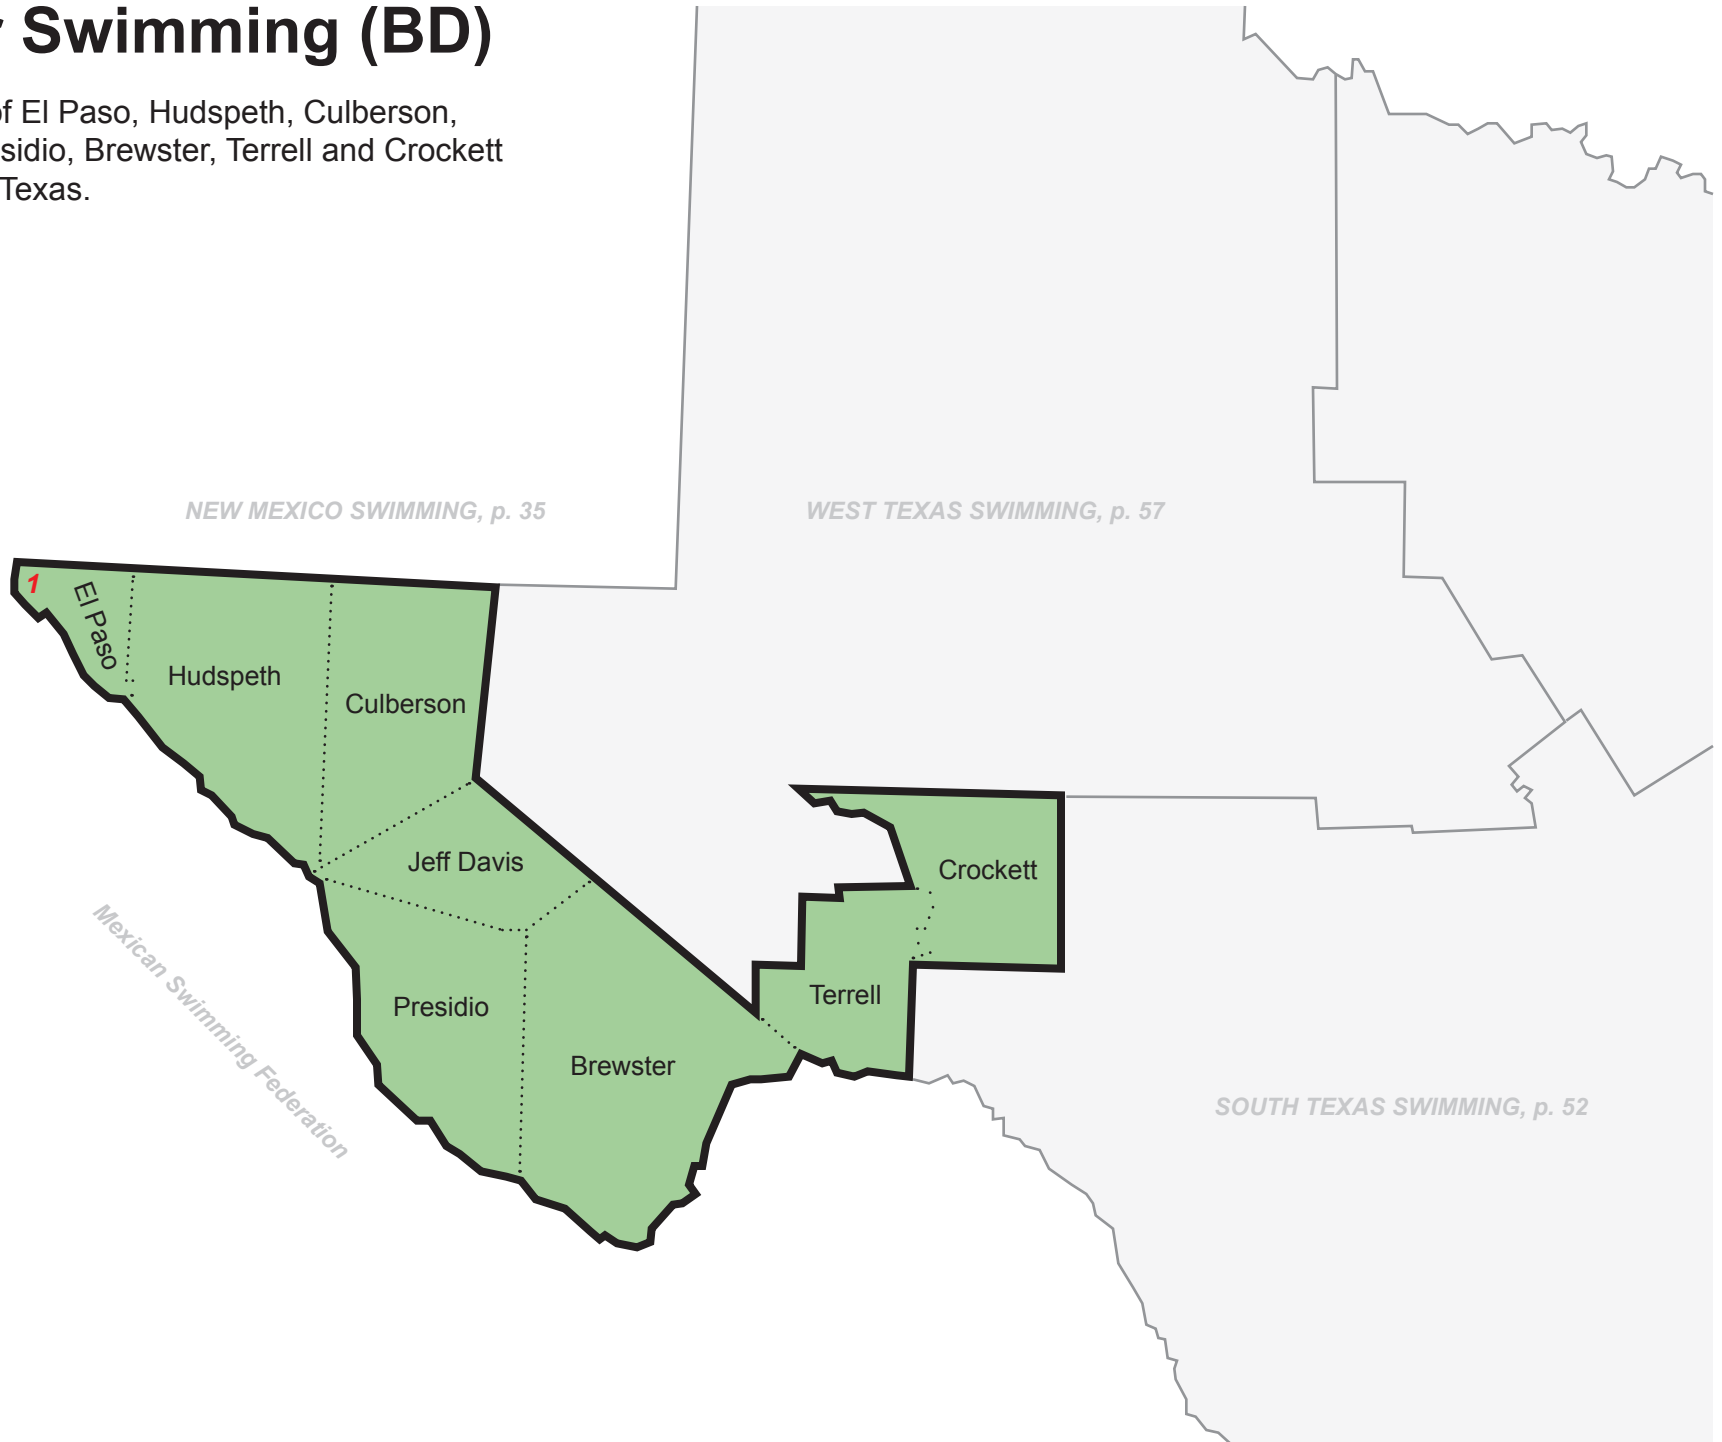

Border Swimming (BD)

Southern Zone

The counties of El Paso, Hudspeth, Culberson, Jeff Davis, Presidio, Brewster, Terrell and Crockett in the State of Texas.

City (in Texas)

1 – El Paso

NEW MEXICO SWIMMING, p. 35

WEST TEXAS SWIMMING, p. 57

SOUTH TEXAS SWIMMING, p. 52

Mexican Swimming Federation