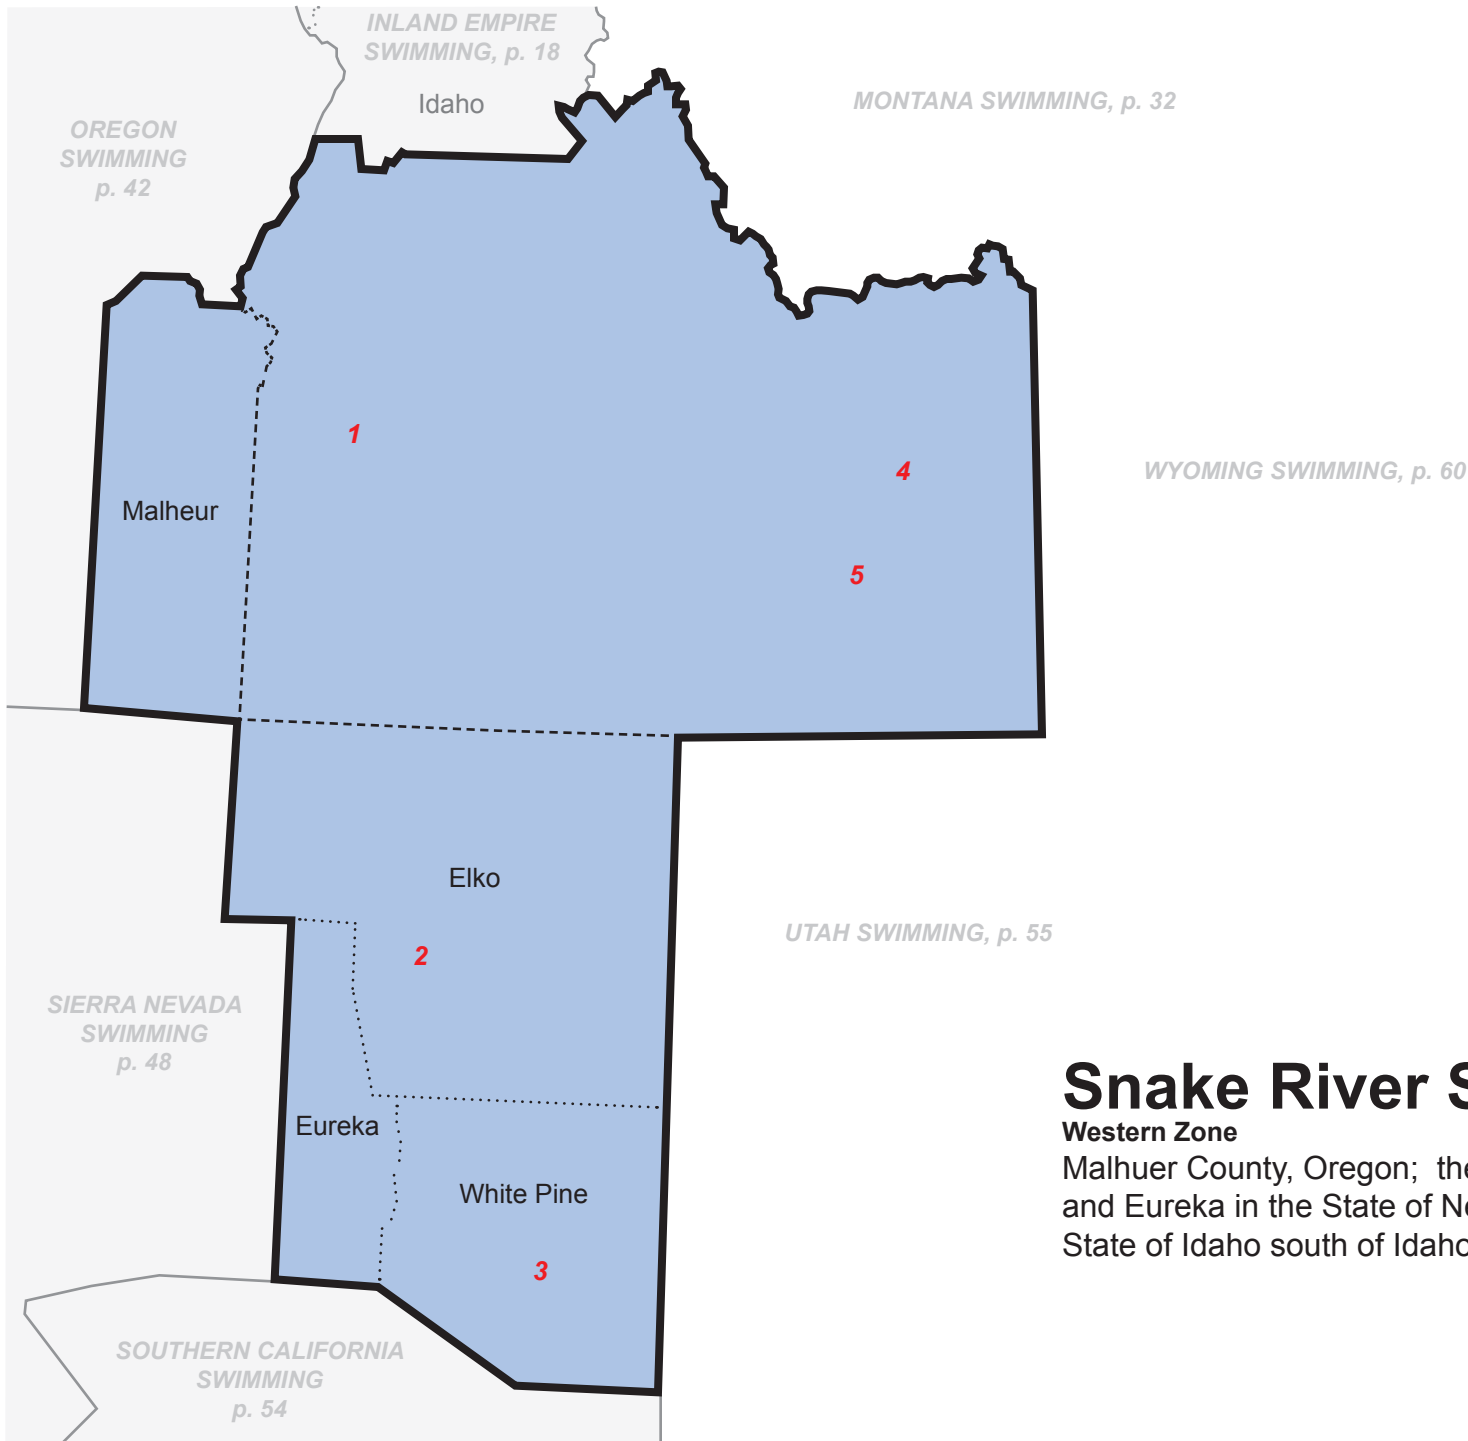

OREGON SWIMMING, p. 42

Cities

- 1 – Boise, Idaho
- 2 – Elko, Nevada
- 3 – Ely, Nevada
- 4 – Idaho Falls, Idaho
- 5 – Pocatello, Idaho

Snake River Swimming (SR)

Western Zone

Malheur County, Oregon; the counties of Elko, White Pine and Eureka in the State of Nevada; and that portion of the State of Idaho south of Idaho County.