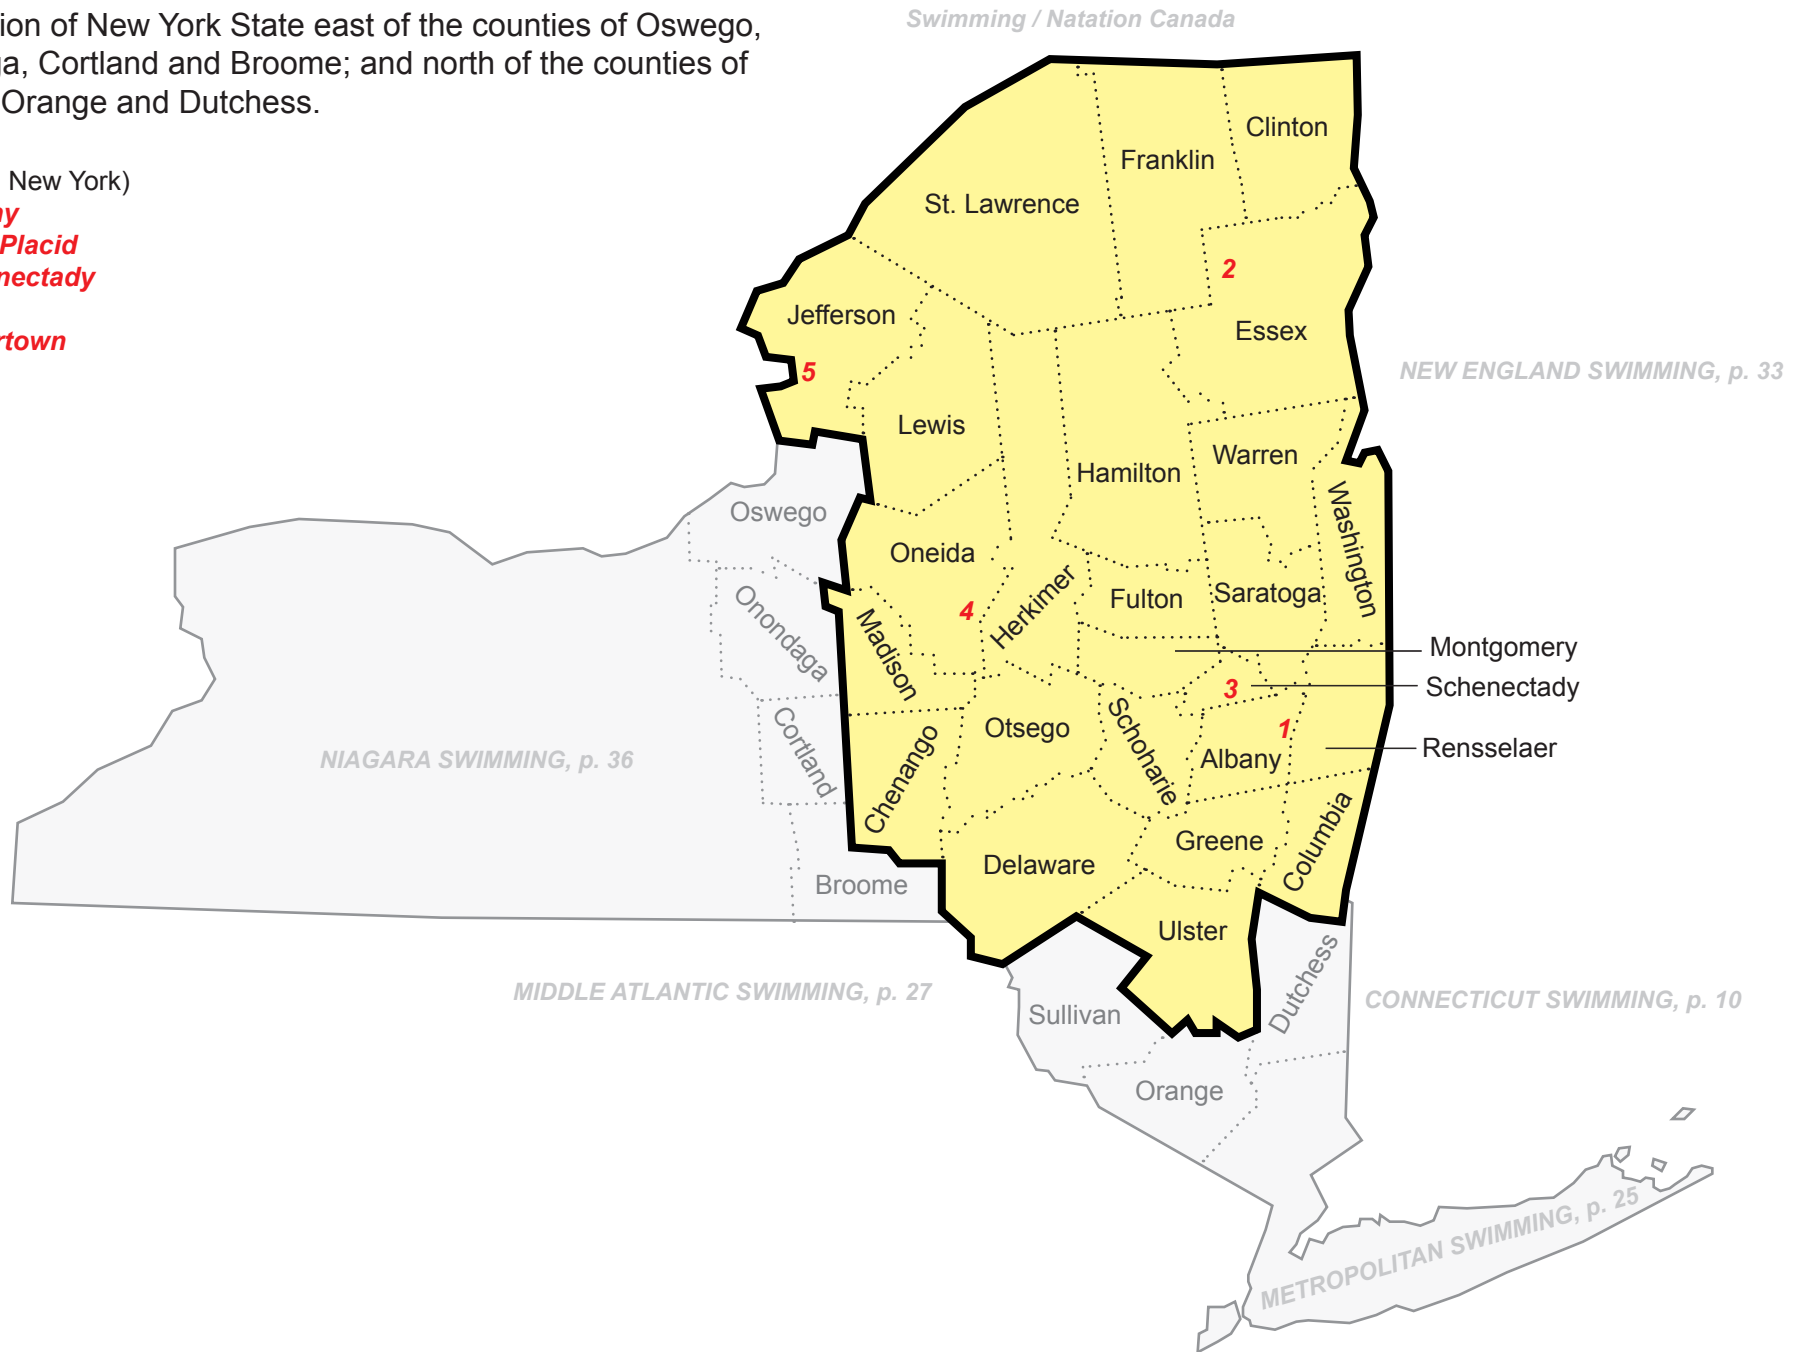

Adirondack Swimming (AD)

Eastern Zone

That portion of New York State east of the counties of Oswego, Onondaga, Cortland and Broome; and north of the counties of Sullivan, Orange and Dutchess.

Cities (all New York)

- 1 – Albany
- 2 – Lake Placid
- 3 – Schenectady
- 4 – Utica
- 5 – Watertown