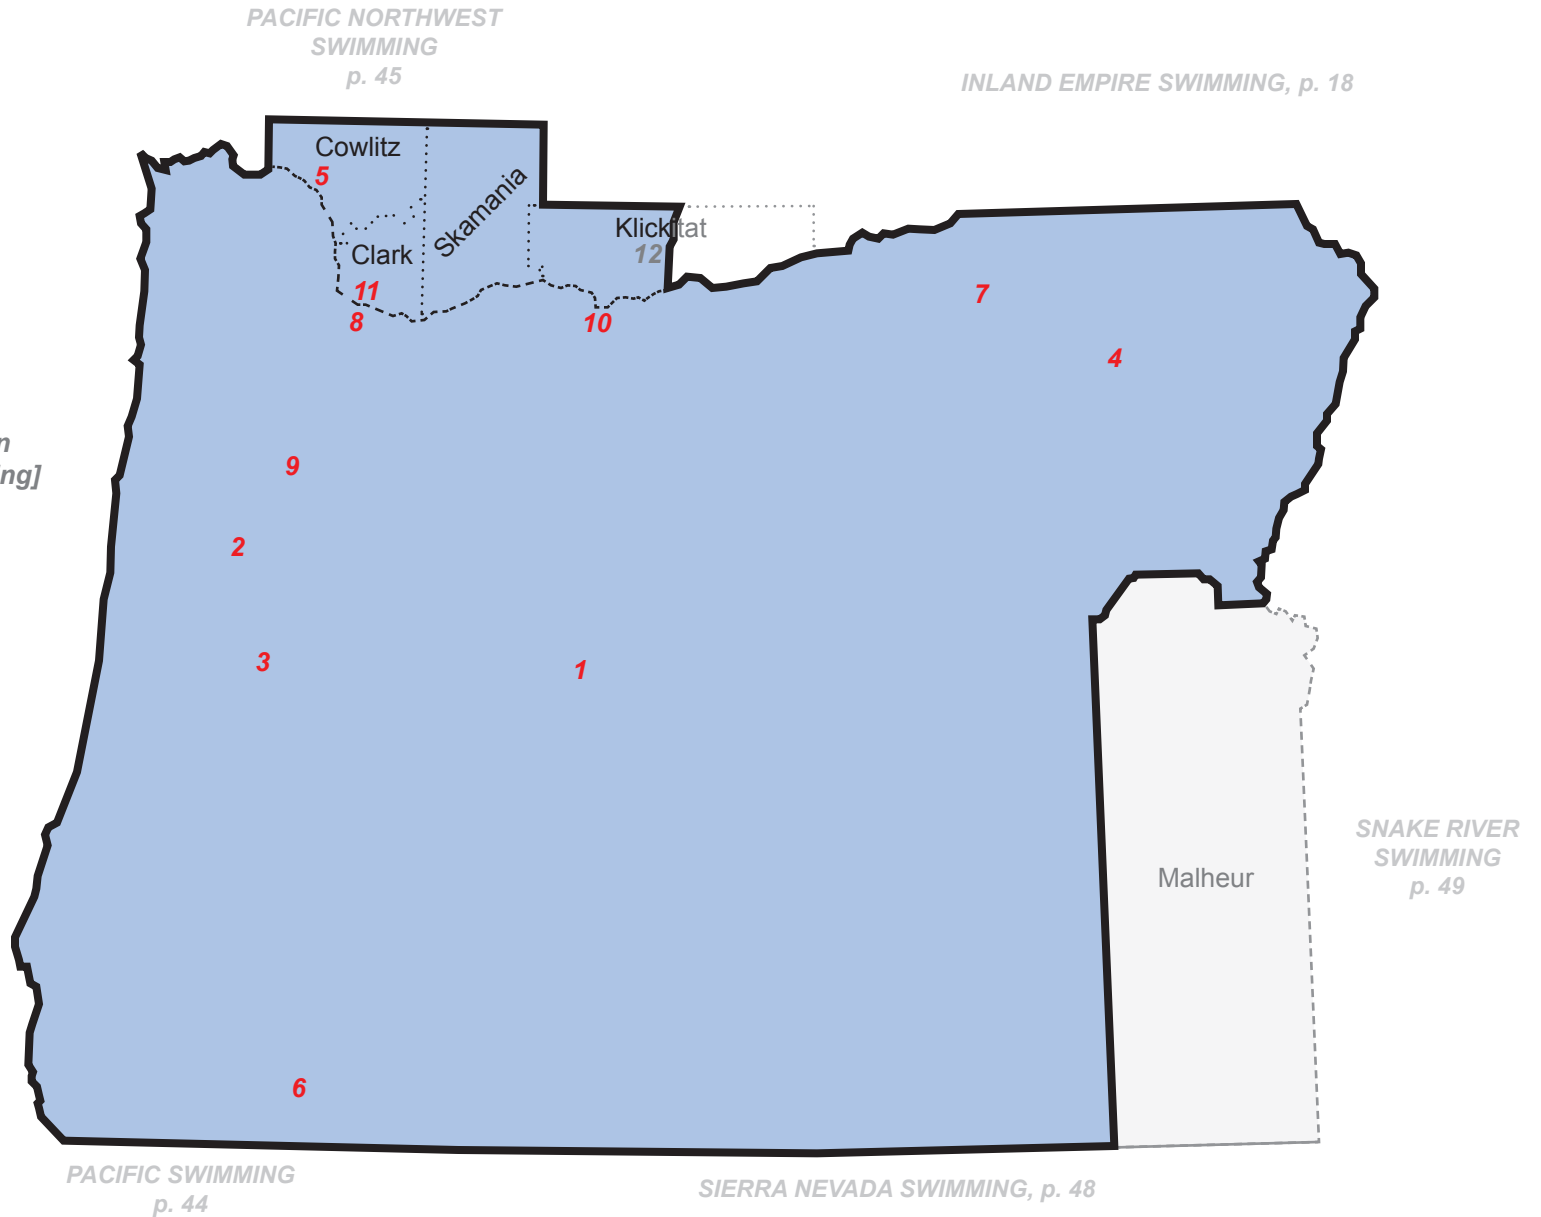

Oregon Swimming (OR)

Western Zone

State of Oregon, except Malheur County; and in the State of Washington the counties of Cowlitz, Clark, Skamania, and the portion of Klickitat west of Highway 97, excluding the City of Goldendale.

Cities

- 1 – Bend, Oregon
- 2 – Corvallis, Oregon
- 3 – Eugene, Oregon
- 4 – LaGrande, Oregon
- 5 – Longview, Washington
- 6 – Medford, Oregon
- 7 – Pendleton, Oregon
- 8 – Portland, Oregon
- 9 – Salem, Oregon
- 10 – The Dalles, Oregon
- 11 – Vancouver, Washington
- 12 – Goldendale, Washington
  [Inland Empire Swimming]