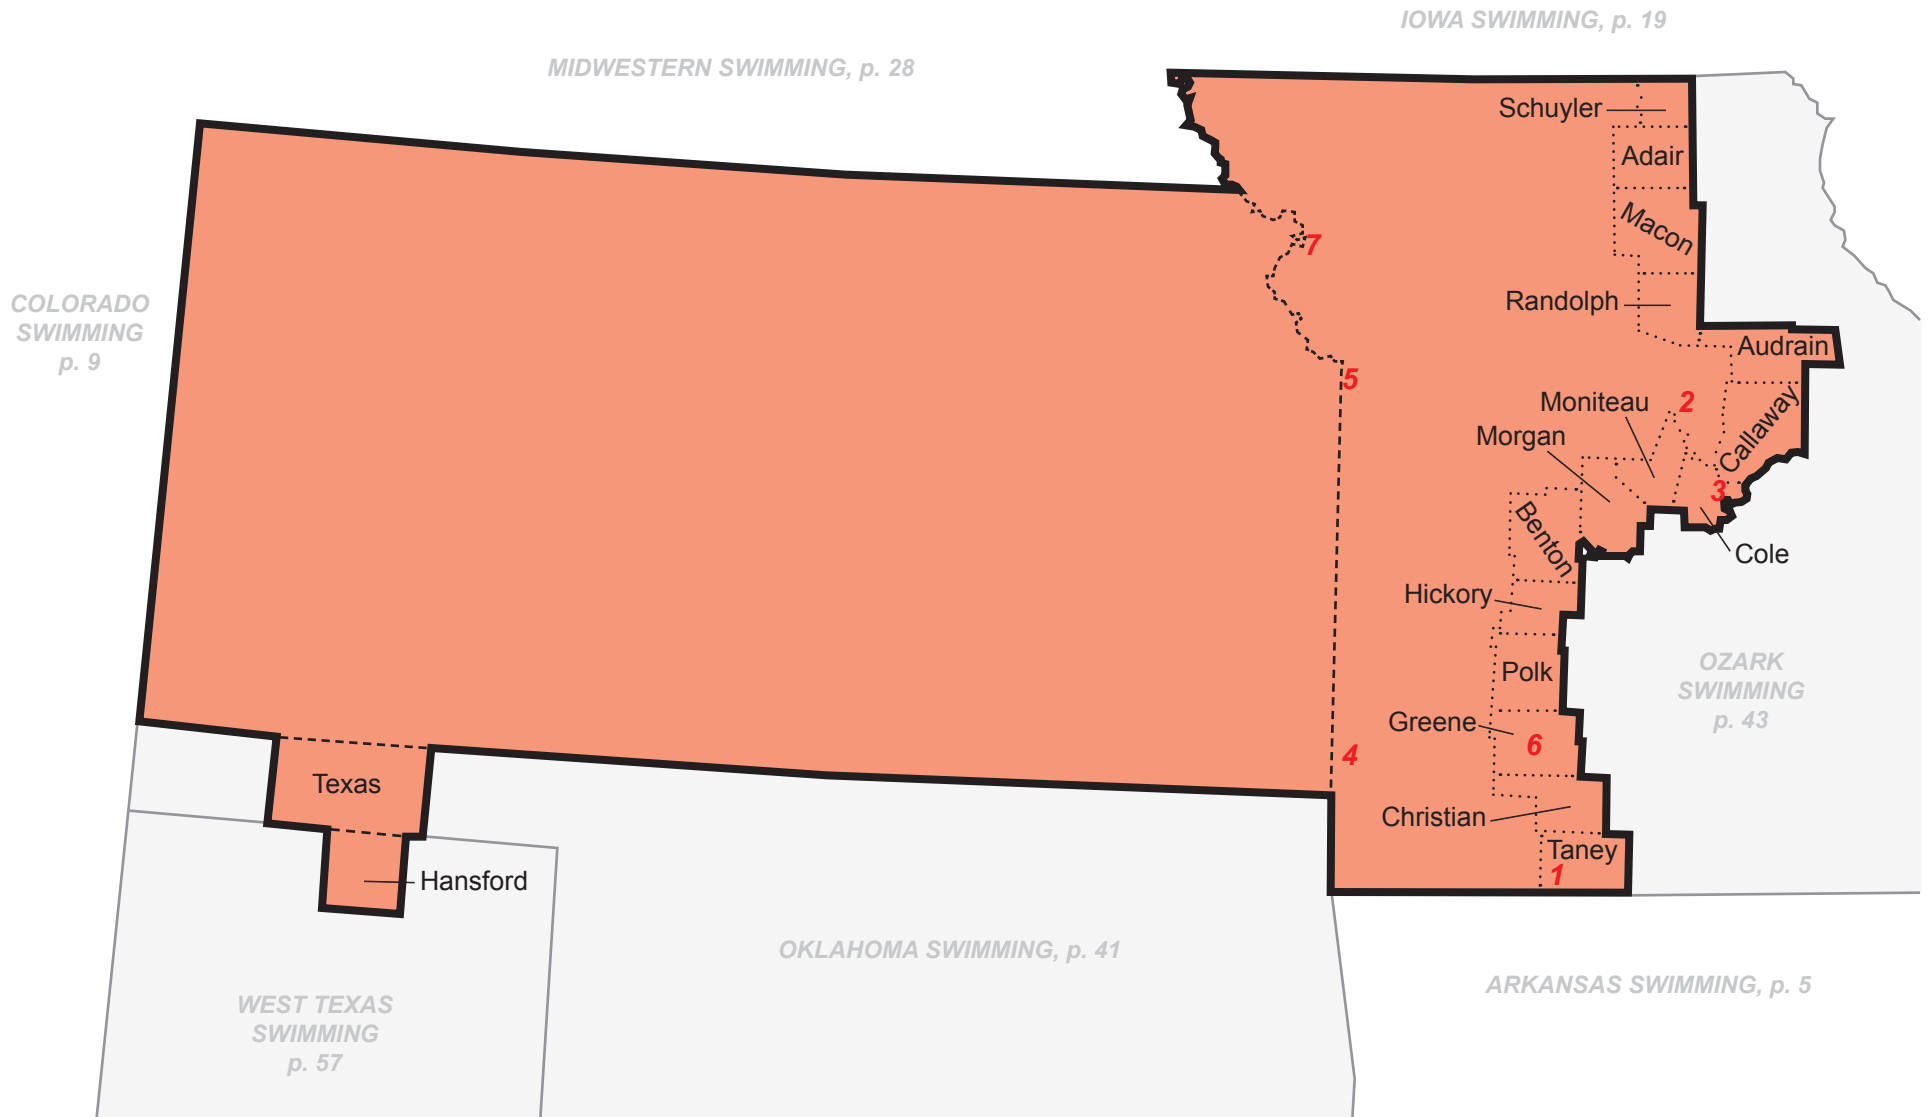

Cities (all in Missouri)

- 1 – Branson
- 2 – Columbia
- 3 – Jefferson City
- 4 – Joplin
- 5 – Kansas City
- 6 – Springfield
- 7 – St. Joseph

Montana Swimming (MT)

Western Zone

State of Montana, except Dawson and Wibaux counties.