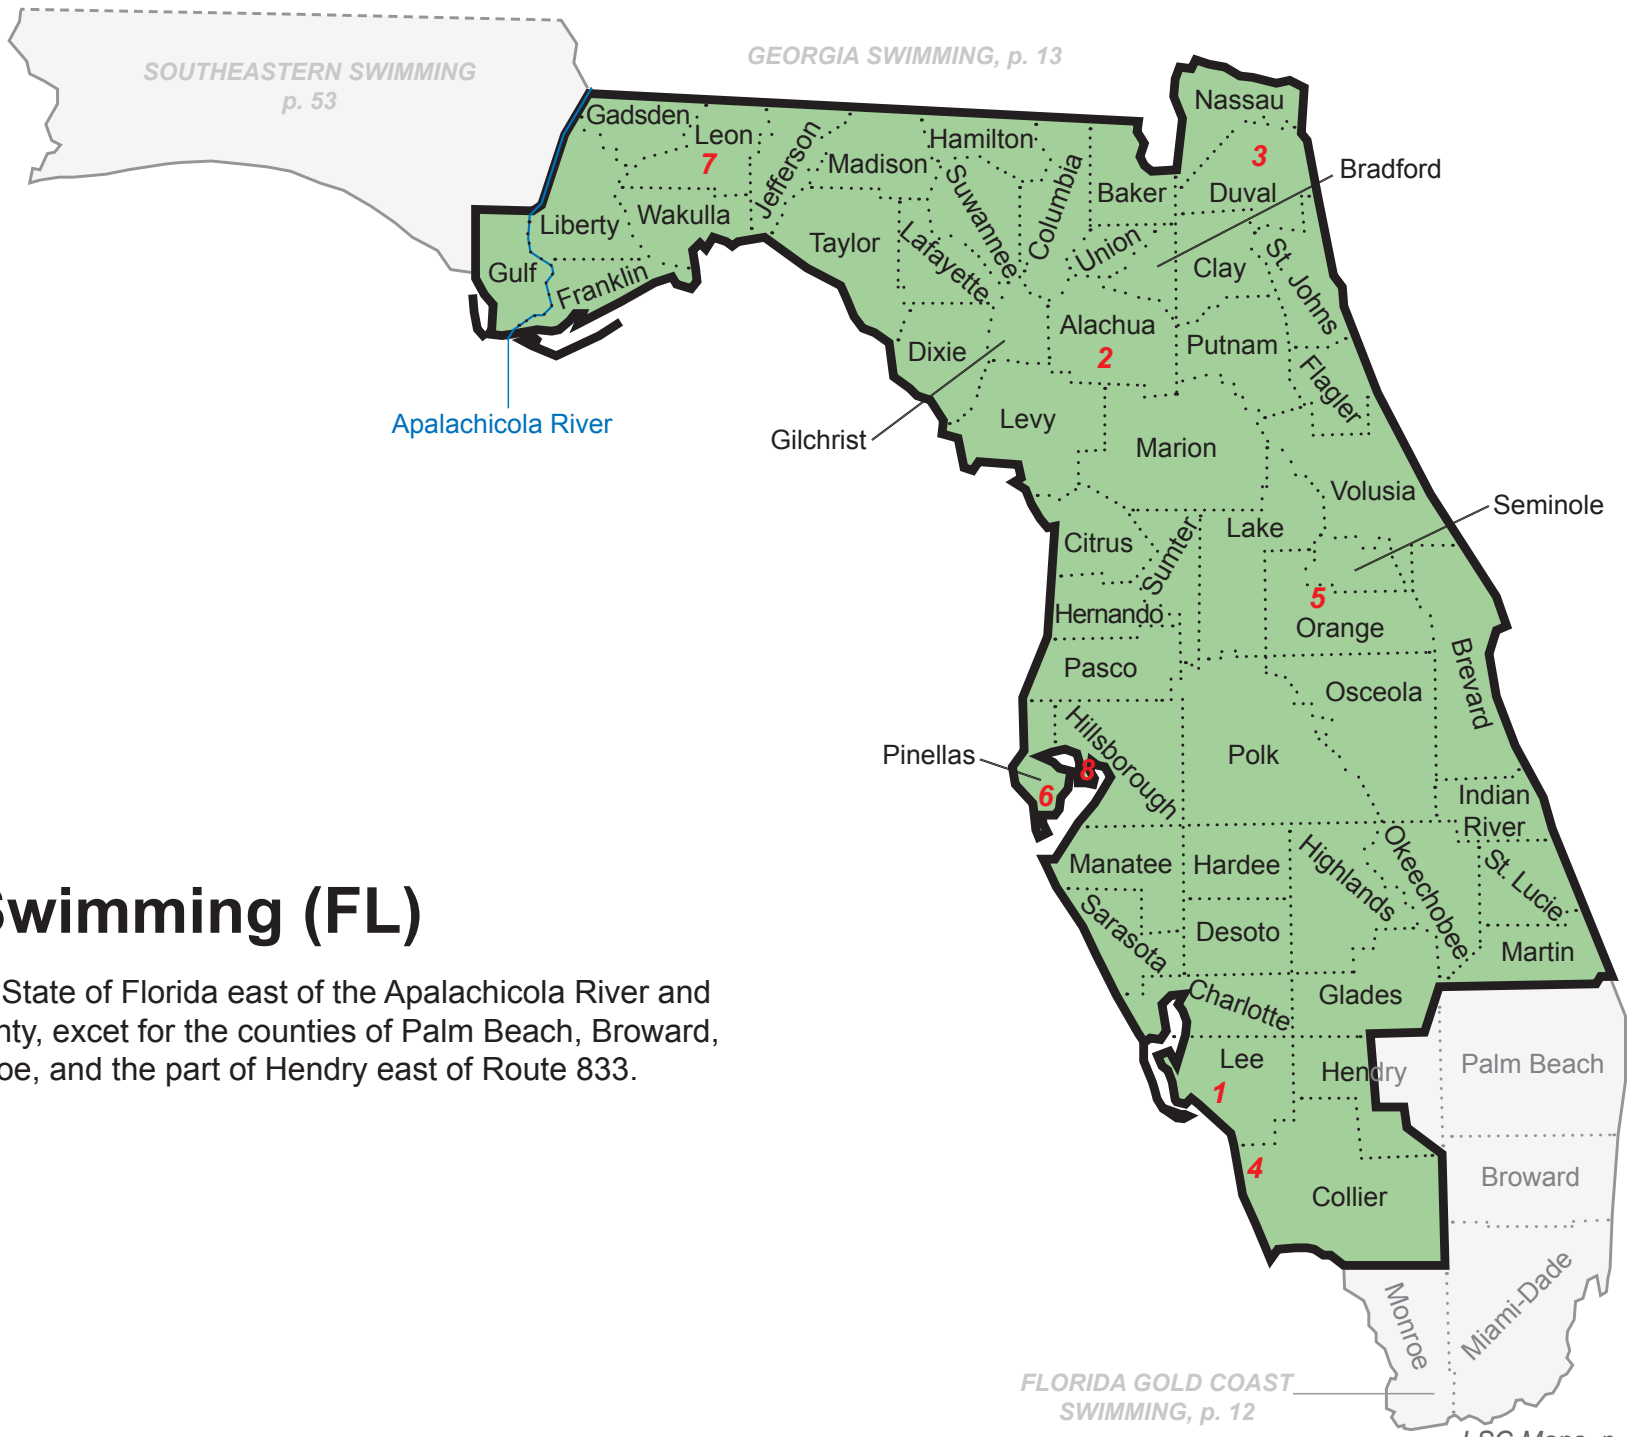

OKLAHOMA SWIMMING, p. 41

Connecticut Swimming (CT)

Eastern Zone

State of Connecticut.

*ADIRONDACK
SWIMMING
p. 2*

NEW ENGLAND SWIMMING, p. 33

*METROPOLITAN
SWIMMING
p. 25*

Florida Swimming (FL)

Southern Zone

That portion of the State of Florida east of the Apalachicola River and including Gulf County, except for the counties of Palm Beach, Broward, Miami-Dade, Monroe, and the part of Hendry east of Route 833.

That portion of the State of Texas bounded on the north by and including the counties of Shelby, Nacogdoches, Angelina, Houston, Leon and Robertson; and on the west by and including the counties of Brazos, Grimes, Waller, Fort Bend, Wharton, Colorado and Matagorda.