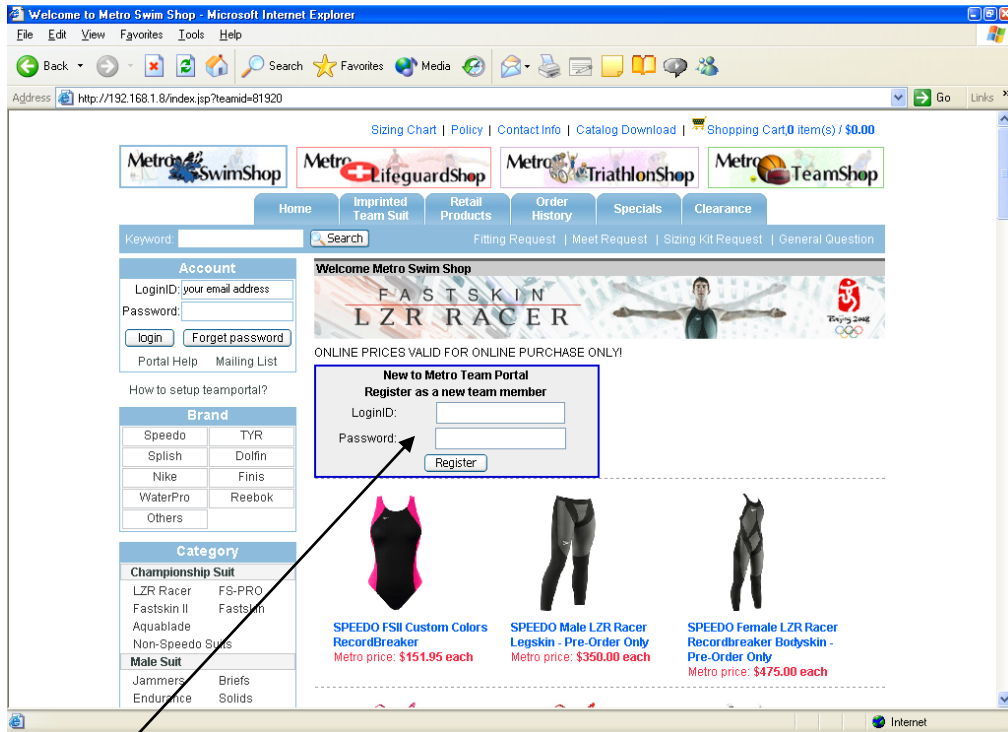

Please read final registration information before ordering!
 Step 1: go to www.metroswimshop.com/vazone

Step2: Fill out the box above. Please use your email address as your LoginID.

Step 3: Fill out the form below after you click the “Register” button.